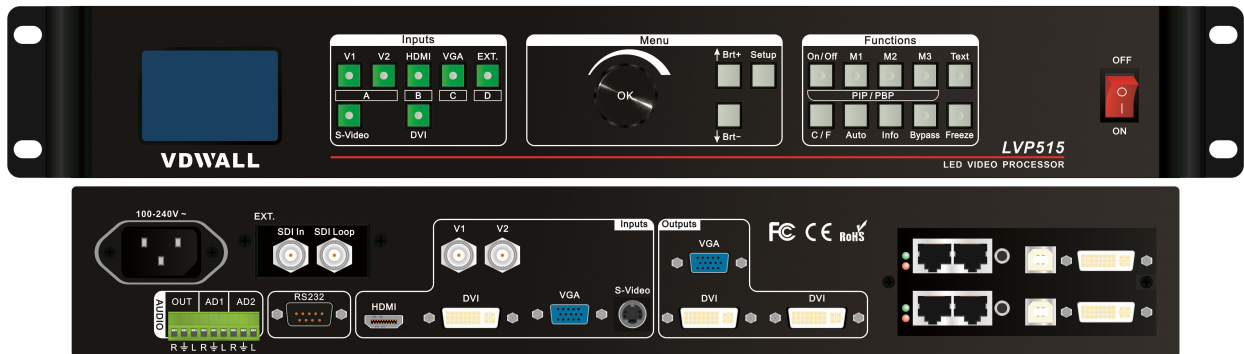

LVP515

- ◆ 10+ Bit Faroudja® DCDI Cinema Processing
- ◆ New Faroudja® Real Color® processor
- ◆ Faroudja® TureLife™ Video Enhancer
- ◆ Seamless switch , fade in fade out, blend.
- ◆ Frame synchronous technology, no miss alignment or delay
- ◆ PIP/PBP display in any size and in any place
- ◆ 3 custom PIP/POP display modes, which can be switched by pressing one button
- ◆ User define DVI EDID to realize point-to -point display.
- ◆ User define output format to reach maximal horizontal width 3840 or vertical height 1920.
- ◆ 2 channels can be configured to connect external stereo audio, plus HDMI and SDI audio, there are 4-channel audio for synchronous switch
- ◆ 2 LED Transmission Cards Built-in ability (sending cards are optional)

◆ **24/7 Application**

Specifications

inputs		
nums/type	2×Video 1×S-Video 1×VGA (RGBHV) 1×HDMI (VESA/CEA-861) 1×DVI (VESA) 1×EXT. (SD-SDI/HD-SDI/3G-SDI)	
Video system	PAL/NTSC	
composite video scope/ Impedance	1V (p_p) / 75Ω	
S-Video scope/ Impedance	Y: 1.0V (p_p) / 75Ω, C: 0.35V (p_p) / 75Ω	
VGA format	PC (VESA)	≤2048x1152_60Hz
VGA scope/ Impedance	R、G、B = 0.7 V (p_p) / 75Ω	
DVI format	PC (VESA)	≤2304x1152_60Hz
HDMI format (HDCP)	PC (VESA)	≤2304x1152_60Hz
	HDMI1.3 (CEA-861)	≤1920x1080p_60Hz
SDI format	SMPTE259M-C	480i_60Hz
	SMPTE 292M	576i_50Hz
	SMPTE 274M/296M	720p、1080i、1080p
	SMPTE 424M/425M	
audio	2.0Vp-p/10KΩ	
Input ports	VGA: 15pin D_Sub(female) DVI: 24+1 DVI_D Video: BNC S-Video: 4pin mini DIN(female) SDI : BNC	
outputs		
Nums/type	1×VGA (RGBHV) 2×DVI	
DVI format	1024×768_60/75Hz 1080×1920_60 Hz 1200×1600_60 Hz 1280×1024_60/75Hz 1366×768_60Hz 1440×900_60Hz 1536×1536_60 Hz 1600×1200_60Hz 1920×1080_50/60Hz	