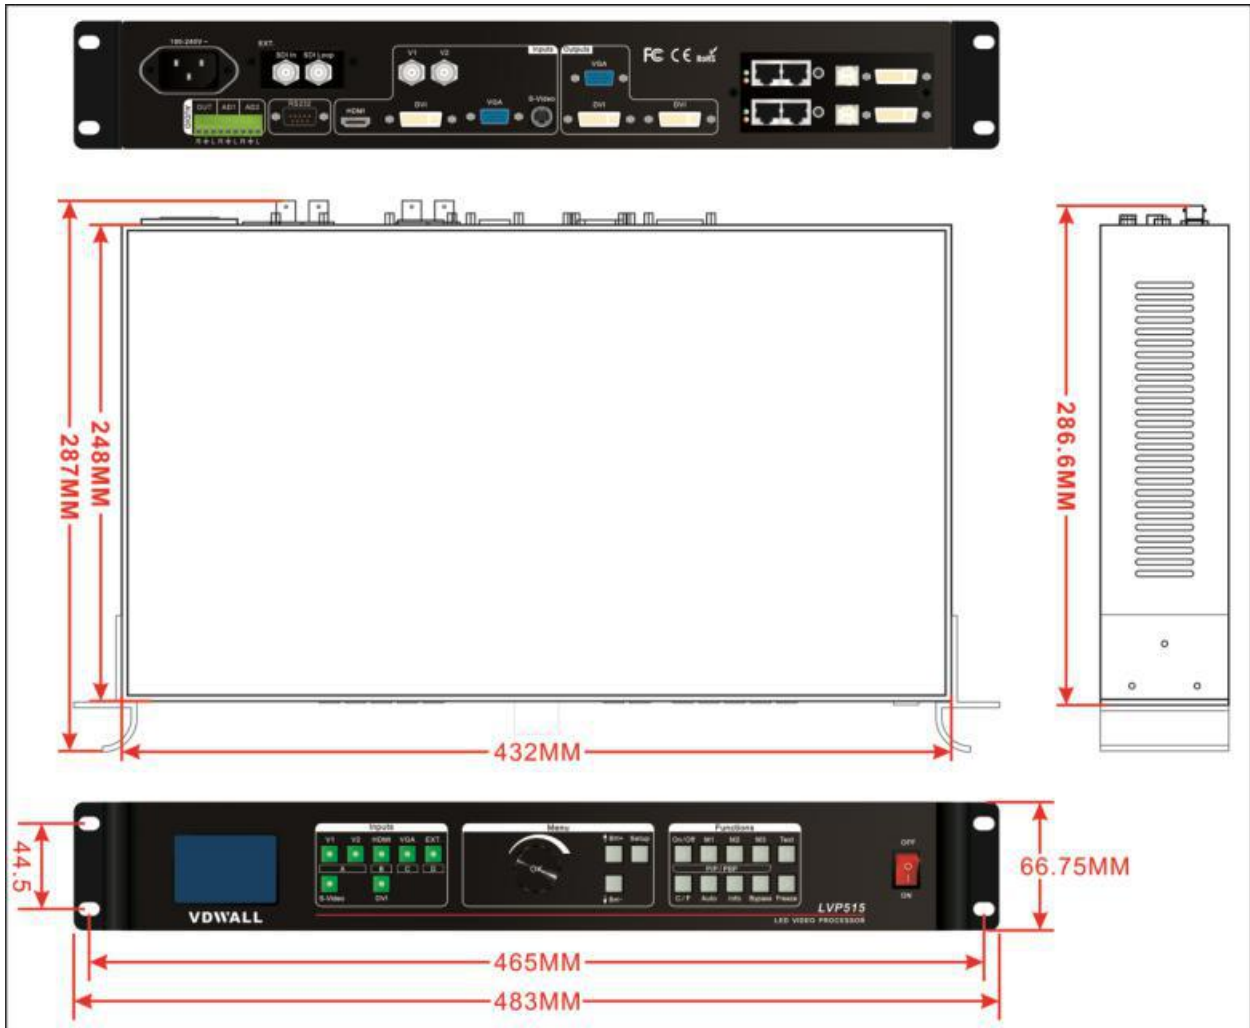

Dimensions