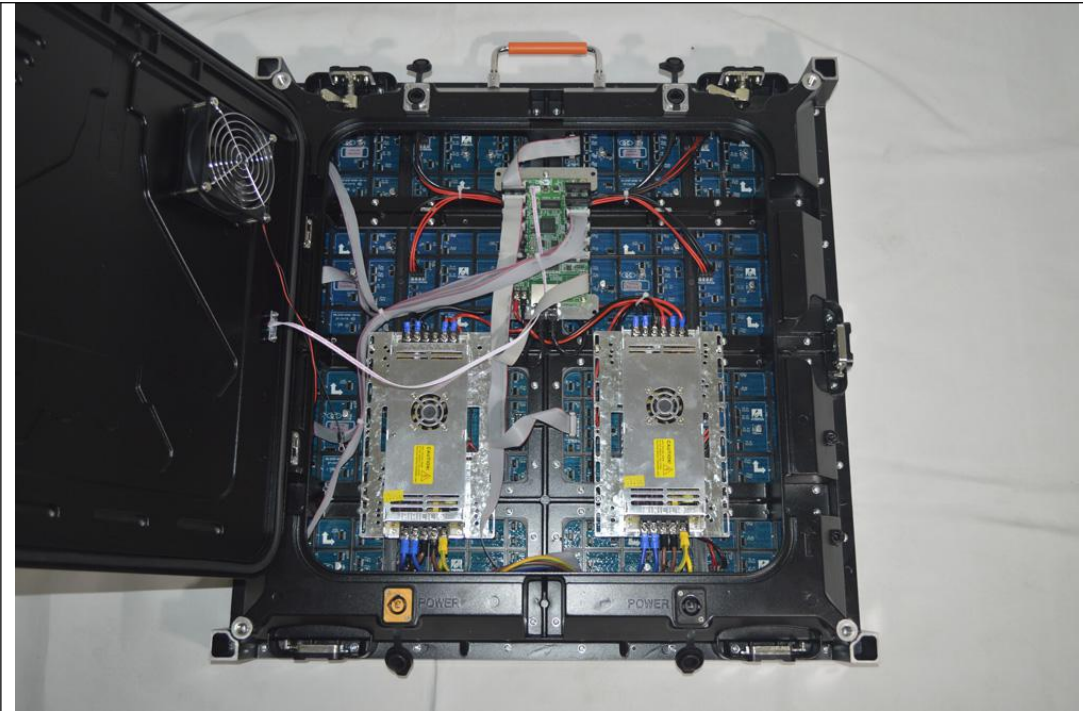

## Module Photo

**Module Parameter**

Pixel Pitch	8mm
Pixel Configuration	SMD3535
Density	15,625 pixels/m <sup>2</sup>
Module Resolution	40pixel(L) * 20pixel(H)
Module Dimension	320mm(L) * 160mm(H) * 25mm(D)
Driving Mode	Constant current, 1/5 duty
Module Mask	Pure black mask---high contrast screen

Viewing Angle	120°(Horizontal); 120°(Vertical)
Best Viewing Distance	≥8m
Gray Grade	14 bits
Display Color	4.4 trillion colors
Brightness Adjustment	100 grades by software or automatically by sensor
Operation Power	AC100-240V 50-60Hz Switchable
Max. Power Consumption	600 W/m <sup>2</sup>
Avg. Power Consumption	200 W/m <sup>2</sup>
<b>Control System</b>	
Frame Frequency	≥60Hz
Refresh Frequency	≥1,920Hz
Input Signal	Composite Video, S-video, DVI, HDMI, SDI, HD-SDI
Control Distance	100m(Ethernet cable); 20KM(optical fiber cable)
Support VGA Mode	800*600, 1024*768, 1280*1024, 1600*1200
Color Temperature	5000—9300 adjustable
Brightness Correction	Pixel by pixel, module by module, cabinet by cabinet
<b>Reliability</b>	
Working Temperature	-20~+60 °C
Storage Temperature	-30~+70 °C
Working Humidity	10%~90% RH
Lifetime	100,000 hours
MTBF	5000 hours
Continuous Operating Time	≥72 hours
Protection Grade	IP65(front), IP54(rear)
Out-of-Control Pixel Rate	≤0.01%
<b>LED Cabinet</b>	