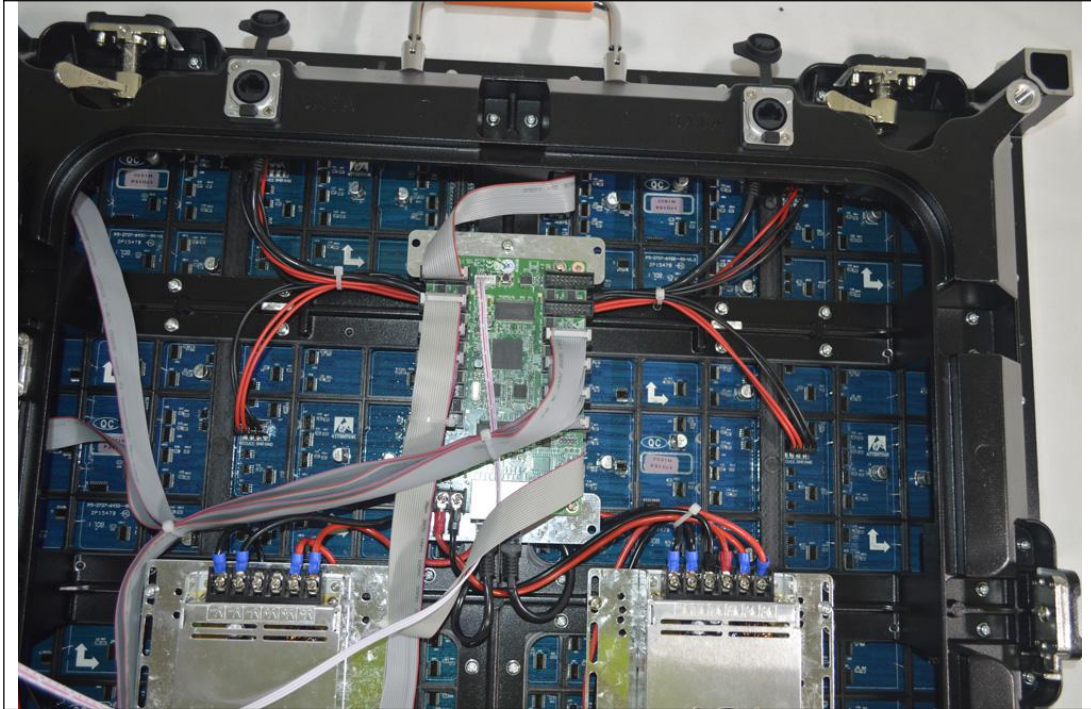

## Module Photo

**Module Parameter**

Pixel Pitch	8mm
Pixel Configuration	SMD3535
Density	15,625 pixels/m <sup>2</sup>
Module Resolution	40pixel(L) * 20pixel(H)
Module Dimension	320mm(L) * 160mm(H) * 25mm(D)
Driving Mode	Constant current, 1/5 duty
Module Mask	Pure black mask---high contrast screen

Viewing Angle	120°(Horizontal); 120°(Vertical)
Best Viewing Distance	≥8m
Gray Grade	14 bits
Display Color	4.4 trillion colors
Brightness Adjustment	100 grades by software or automatically by sensor
Operation Power	AC100-240V 50-60Hz Switchable
Max. Power Consumption	600 W/m <sup>2</sup>
Avg. Power Consumption	200 W/m <sup>2</sup>
<b>Control System</b>	
Frame Frequency	≥60Hz
Refresh Frequency	≥1,920Hz
Input Signal	Composite Video, S-video, DVI, HDMI, SDI, HD-SDI
Control Distance	100m(Ethernet cable); 20KM(optical fiber cable)
Support VGA Mode	800*600, 1024*768, 1280*1024, 1600*1200
Color Temperature	5000—9300 adjustable
Brightness Correction	Pixel by pixel, module by module, cabinet by cabinet
<b>Reliability</b>	
Working Temperature	-20~+60 °C
Storage Temperature	-30~+70 °C
Working Humidity	10%~90% RH
Lifetime	100,000 hours
MTBF	5000 hours
Continuous Operating Time	≥72 hours
Protection Grade	IP65(front), IP54(rear)
Out-of-Control Pixel Rate	≤0.01%
<b>LED Cabinet</b>	