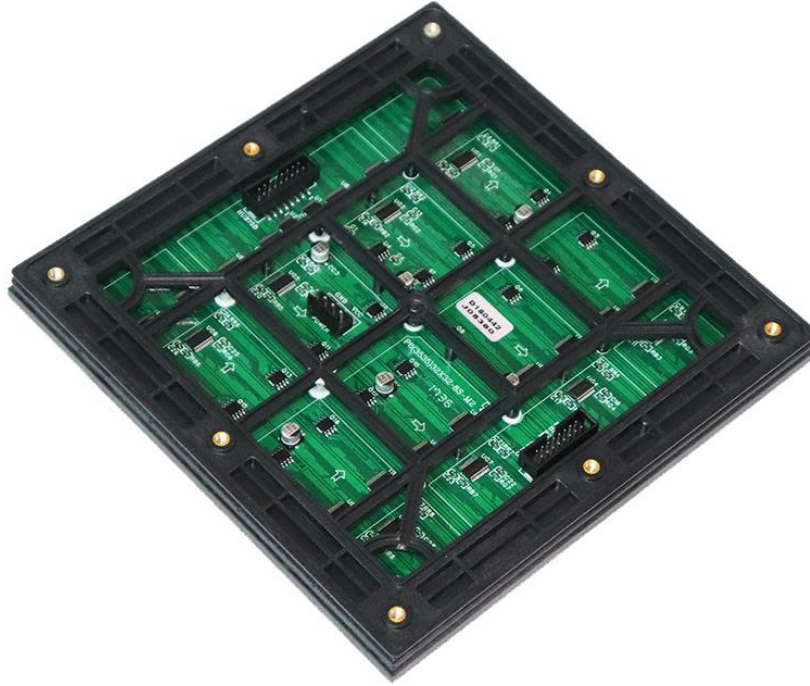

P6 Outdoor SMD3535 576x576mm Die Cast Aluminum Rental LED Display

Model No.: **P6-OR8S-SMD3535-32x32-L576xH576**

LED Lamp Specification

Color	Package	Intensity	Viewing angle	Wavelength	Testing condition
Red	SMD3535	500-650mcd	120°	620-625nm	25°C,20mA
Green		1100-1500mcd	120°	514-535nm	25°C,20mA
Blue		200-400mcd	120°	460-475nm	25°C,20mA

Module Photo

Module Parameter

Pixel Pitch	6mm
Pixel Configuration	SMD3535
Density	27,778 pixels/m ²
Module Resolution	32pixel(L) * 32pixel(H)
Module Dimension	192mm(L) * 192mm(H) * 25mm(D)
Driving Mode	Constant current, 1/8 duty
Module Mask	Pure black mask---high contrast screen

LED Cabinet

Module Quantity in a Cabinet	3(L) *3(H)
Cabinet Dimension	576(L) *576(H) * 90(D)mm
Cabinet Resolution	96(L) * 96(H)
Cabinet Material	Die Cast Aluminum
Cabinet Weight	≈10.5KG

Electricity Parameter