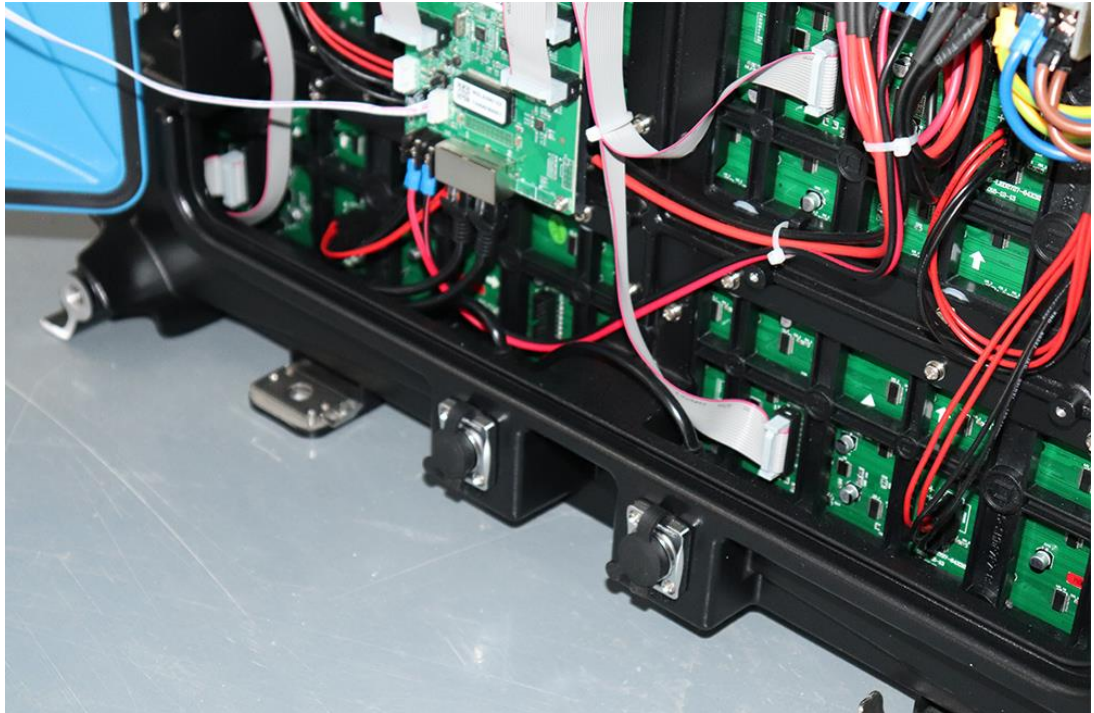

Tel: +86-755-23190947

Website: <https://www.eagerled.com>

E-mail: manager@eagerled.com

Address: Building C, Zhongyu High-Tech Industrial Park, Heshuikou, Matian, Guangming, Shenzhen, China

Optical Ratings	
Brightness	≥6,500 cd/m ²
Viewing Angle	120°(Horizontal); 120°(Vertical)
Best Viewing Distance	≥6m
Gray Grade	14 bits
Display Color	4.4 trillion colors
Brightness Adjustment	100 grades by software or automatically by sensor
Operation Power	AC100-240V 50-60Hz Switchable
Max. Power Consumption	850 W/m ²
Avg. Power Consumption	280W/m ²
Control System	
Frame Frequency	≥60Hz
Refresh Frequency	≥1,920Hz
Input Signal	Composite Video, S-video, DVI, HDMI, SDI, HD-SDI
Control Distance	100m(Ethernet cable); 20KM(optical fiber cable)
Support VGA Mode	800*600, 1024*768, 1280*1024, 1600*1200
Color Temperature	5000—9300 adjustable
Brightness Correction	Pixel by pixel, module by module, cabinet by cabinet
Reliability	
Working Temperature	-20~+60 °C
Storage Temperature	-30~+70 °C
Working Humidity	10%~90% RH
Lifetime	100,000 hours
MTBF	5000 hours
Continuous Operating Time	≥72 hours
Protection Grade	IP65(front), IP54(rear)
Out-of-Control Pixel Rate	≤0.01%
Cabinet Details	