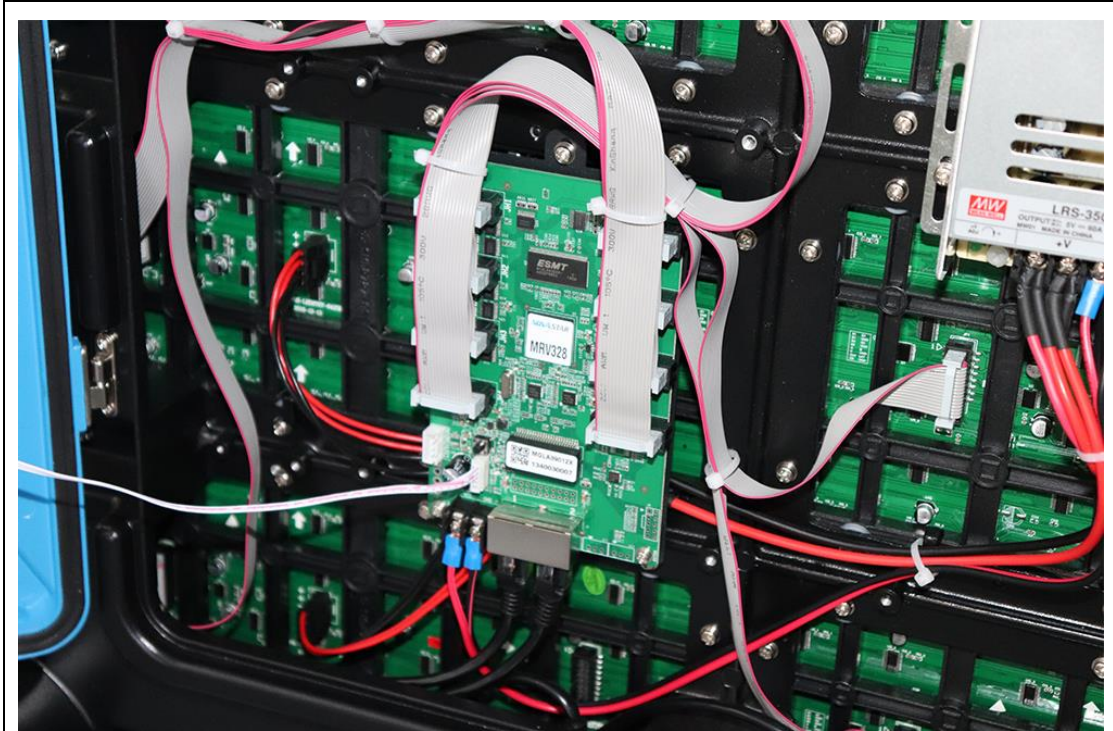

Tel: +86-755-23190947

Website: <https://www.eagerled.com>

E-mail: manager@eagerled.com

Address: Building C, Zhongyu High-Tech Industrial Park, Heshuikou, Matian, Guangming, Shenzhen, China

Optical Ratings	
Brightness	≥6,500 cd/m ²
Viewing Angle	120°(Horizontal); 120°(Vertical)
Best Viewing Distance	≥6m
Gray Grade	14 bits
Display Color	4.4 trillion colors
Brightness Adjustment	100 grades by software or automatically by sensor
Operation Power	AC100-240V 50-60Hz Switchable
Max. Power Consumption	850 W/m ²
Avg. Power Consumption	280W/m ²
Control System	
Frame Frequency	≥60Hz
Refresh Frequency	≥1,920Hz
Input Signal	Composite Video, S-video, DVI, HDMI, SDI, HD-SDI
Control Distance	100m(Ethernet cable); 20KM(optical fiber cable)
Support VGA Mode	800*600, 1024*768, 1280*1024, 1600*1200
Color Temperature	5000—9300 adjustable
Brightness Correction	Pixel by pixel, module by module, cabinet by cabinet
Reliability	
Working Temperature	-20~+60 °C
Storage Temperature	-30~+70 °C
Working Humidity	10%~90% RH
Lifetime	100,000 hours
MTBF	5000 hours
Continuous Operating Time	≥72 hours
Protection Grade	IP65(front), IP54(rear)
Out-of-Control Pixel Rate	≤0.01%
Cabinet Details	