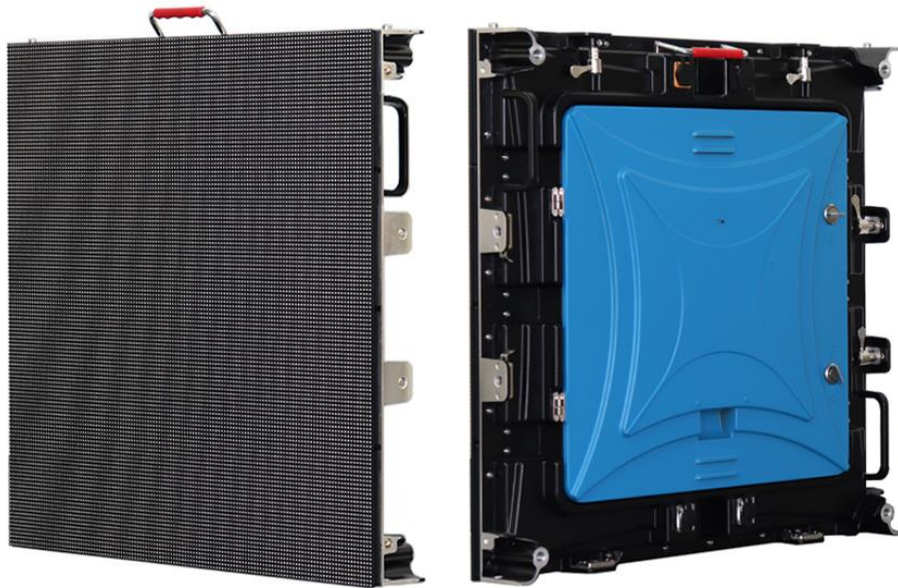

P6 Outdoor SMD3535 576x576mm Die Cast Aluminum Rental LED Display

Model No.: **P6-OR8S-SMD3535-32x32-L576xH576**

LED Lamp Specification

Color	Package	Intensity	Viewing angle	Wavelength	Testing condition
Red	SMD3535	500-650mcd	120°	620-625nm	25°C,20mA
Green		1100-1500mcd	120°	514-535nm	25°C,20mA
Blue		200-400mcd	120°	460-475nm	25°C,20mA

Module Photo

Module Parameter

Pixel Pitch	6mm
Pixel Configuration	SMD3535
Density	27,778 pixels/m ²
Module Resolution	32pixel(L) * 32pixel(H)
Module Dimension	192mm(L) * 192mm(H) * 25mm(D)
Driving Mode	Constant current, 1/8 duty
Module Mask	Pure black mask---high contrast screen

Tel: +86-755-23190947

Website: <https://www.eagerled.com>

E-mail: manager@eagerled.com

Address: Building C, Zhongyu High-Tech Industrial Park, Heshuikou, Matian, Guangming, Shenzhen, China

Optical Ratings	
Brightness	≥6,500 cd/m ²
Viewing Angle	120°(Horizontal); 120°(Vertical)
Best Viewing Distance	≥6m
Gray Grade	14 bits
Display Color	4.4 trillion colors
Brightness Adjustment	100 grades by software or automatically by sensor
Operation Power	AC100-240V 50-60Hz Switchable
Max. Power Consumption	850 W/m ²
Avg. Power Consumption	280W/m ²
Control System	
Frame Frequency	≥60Hz
Refresh Frequency	≥1,920Hz
Input Signal	Composite Video, S-video, DVI, HDMI, SDI, HD-SDI
Control Distance	100m(Ethernet cable); 20KM(optical fiber cable)
Support VGA Mode	800*600, 1024*768, 1280*1024, 1600*1200
Color Temperature	5000—9300 adjustable
Brightness Correction	Pixel by pixel, module by module, cabinet by cabinet
Reliability	
Working Temperature	-20~+60 °C
Storage Temperature	-30~+70 °C
Working Humidity	10%~90% RH
Lifetime	100,000 hours
MTBF	5000 hours
Continuous Operating Time	≥72 hours
Protection Grade	IP65(front), IP54(rear)
Out-of-Control Pixel Rate	≤0.01%
Cabinet Details	