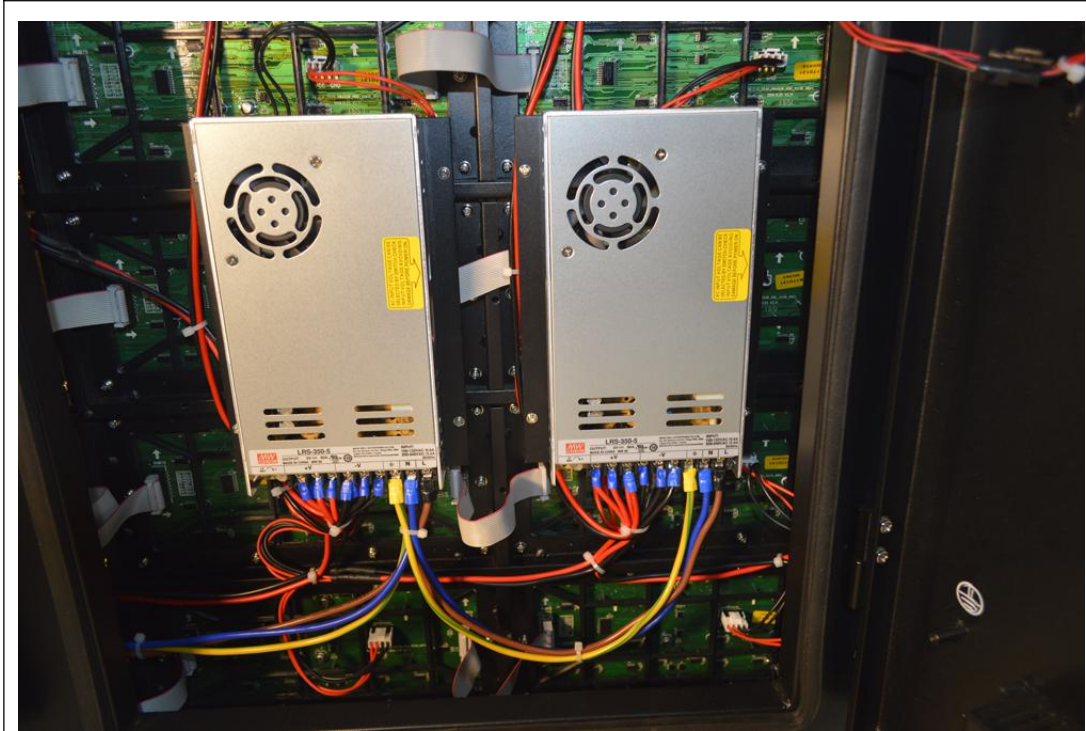

Brightness	≥7,500 cd/m ²
Viewing Angle	120°(Horizontal); 120°(Vertical)
Best Viewing Distance	≥10m
Gray Grade	14 bits
Display Color	4.4 trillion Colors
Brightness Adjustment	100 grades by software or automatically by sensor
Operation Power	AC100-240V 50-60Hz Switchable
Max. Power Consumption	975 W/m ²
Avg. Power Consumption	325 W/m ²
Control System	
Frame Frequency	≥60Hz
Refresh Frequency	≥1,920Hz
Input Signal	Composite Video, S-video, DVI, HDMI, SDI, HD-SDI
Control Distance	100m(Ethernet cable); 20KM(optical fiber cable)
Support VGA Mode	800*600, 1024*768, 1280*1024, 1600*1200
Color Temperature	5000—9300 adjustable
Brightness Correction	Pixel by pixel, module by module, cabinet by cabinet
Reliability	
Working Temperature	-20~+60 °C
Storage Temperature	-30~+70 °C
Working Humidity	10%~90% RH
Lifetime	100,000 hours
MTBF	5000 hours
Continuous Working Time	≥72 hours
Protection Grade	IP65(front), IP54(rear)
Out-of-Control Pixel Rate	≤0.01%
Cabinet Details	