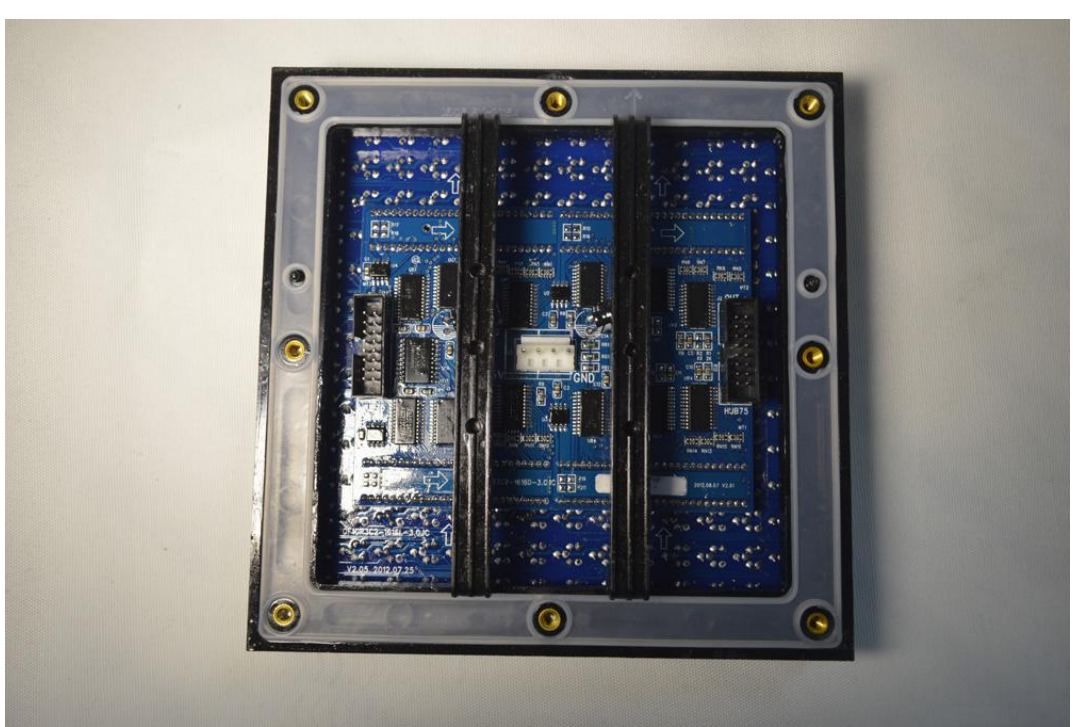

P10 Outdoor 1/4 Scan DIP346 960x960mm LED Display

Model No.: **P10-O4L-DIP346-16x16-L960xH960**

LED Lamp Specification

Color	Package	Intensity	Viewing Angle	Wavelength	Testing Conditions
Red	DIP346	880-1220mcd	105°	620-625nm	25°C,20mA
Green		1900-2300mcd	105°	522-525nm	25°C,20mA
Blue		450-650mcd	105°	468-470nm	25°C,20mA

Module Photo

Module Parameter

Pixel Pitch	10mm
Pixel Configuration	DIP346
Density	10,000pixels/m ²
Module Resolution	16pixel(L) *16pixel(H)
Module Dimension	160mm(L) * 160mm(H) * 30mm(D)
Driving Mode	Constant current, 1/4 duty
Module Mask	Pure black mask---high contrast screen

LED Cabinet

--	--

Module Quantity in a Cabinet	6(L) *6(H)
Cabinet Dimension	960(L)*960(H)* 150(D)mm
Cabinet Resolution	96(L) * 96(H)
Cabinet Material	Steel
Cabinet Weight	≈46KG

Electricity Parameter

Optical Ratings

Brightness	≥7,500 cd/m ²
Viewing Angle	105°(Horizontal); 105°(Vertical)
Best Viewing Distance	≥10m
Gray Grade	14 bits
Display Color	4.4 trillion Colors
Brightness Adjustment	100 grades by software or automatically by sensor
Operation Power	AC100-240V 50-60Hz Switchable
Max. Power Consumption	750 W/m ²
Avg. Power Consumption	250W/m ²
Control System	
Frame Frequency	≥60Hz
Refresh Frequency	≥1,920Hz
Input Signal	Composite Video, S-video, DVI, HDMI, SDI, HD-SDI
Control Distance	100m(Ethernet cable); 20KM(optical fiber cable)
Support VGA Mode	800*600, 1024*768, 1280*1024, 1600*1200
Color Temperature	5000—9300 adjustable
Brightness Correction	Pixel by pixel, module by module, cabinet by cabinet
Reliability	
Working Temperature	-20~+60 °C
Storage Temperature	-30~+70 °C
Working Humidity	10%~90% RH
Lifetime	100,000 hours
MTBF	5000 hours
Continuous Operating Time	≥72 hours
Protection Grade	IP65(front), IP54(rear)
Out-of-Control Pixel Rate	≤0.01%
Cabinet Details	