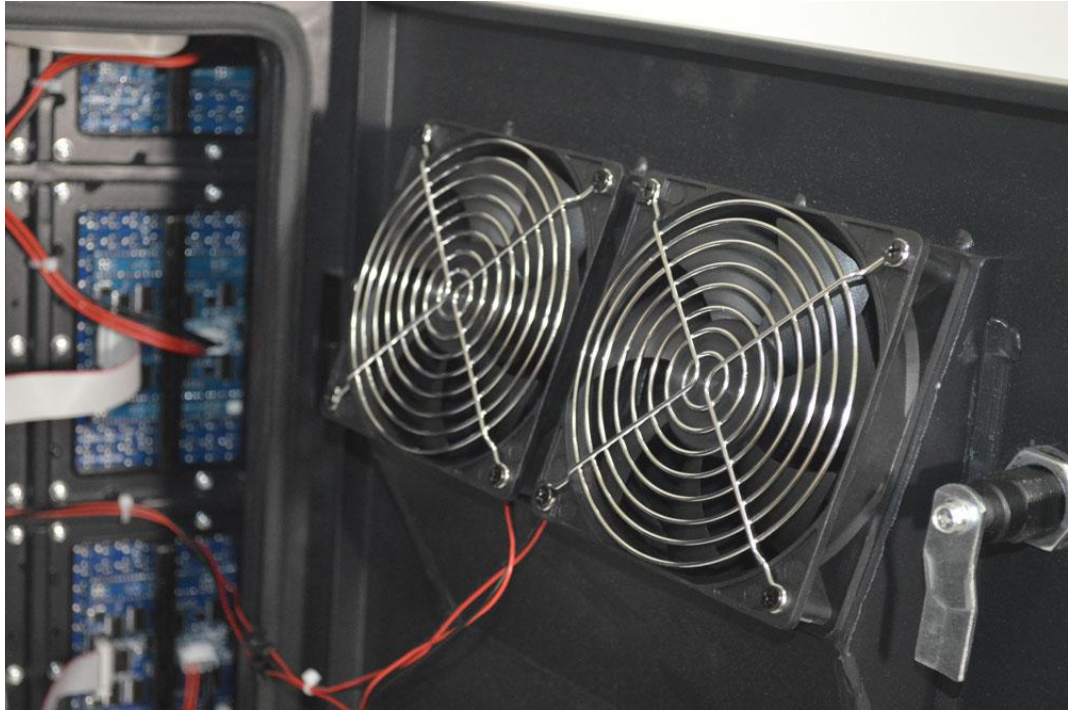

Brightness	≥7,500 cd/m ²
Viewing Angle	105°(Horizontal); 105°(Vertical)
Best Viewing Distance	≥10m
Gray Grade	14 bits
Display Color	4.4 trillion Colors
Brightness Adjustment	100 grades by software or automatically by sensor
Operation Power	AC100-240V 50-60Hz Switchable
Max. Power Consumption	750 W/m ²
Avg. Power Consumption	250W/m ²
Control System	
Frame Frequency	≥60Hz
Refresh Frequency	≥1,920Hz
Input Signal	Composite Video, S-video, DVI, HDMI, SDI, HD-SDI
Control Distance	100m(Ethernet cable); 20KM(optical fiber cable)
Support VGA Mode	800*600, 1024*768, 1280*1024, 1600*1200
Color Temperature	5000—9300 adjustable
Brightness Correction	Pixel by pixel, module by module, cabinet by cabinet
Reliability	
Working Temperature	-20~+60 °C
Storage Temperature	-30~+70 °C
Working Humidity	10%~90% RH
Lifetime	100,000 hours
MTBF	5000 hours
Continuous Operating Time	≥72 hours
Protection Grade	IP65(front), IP54(rear)
Out-of-Control Pixel Rate	≤0.01%
Cabinet Details	