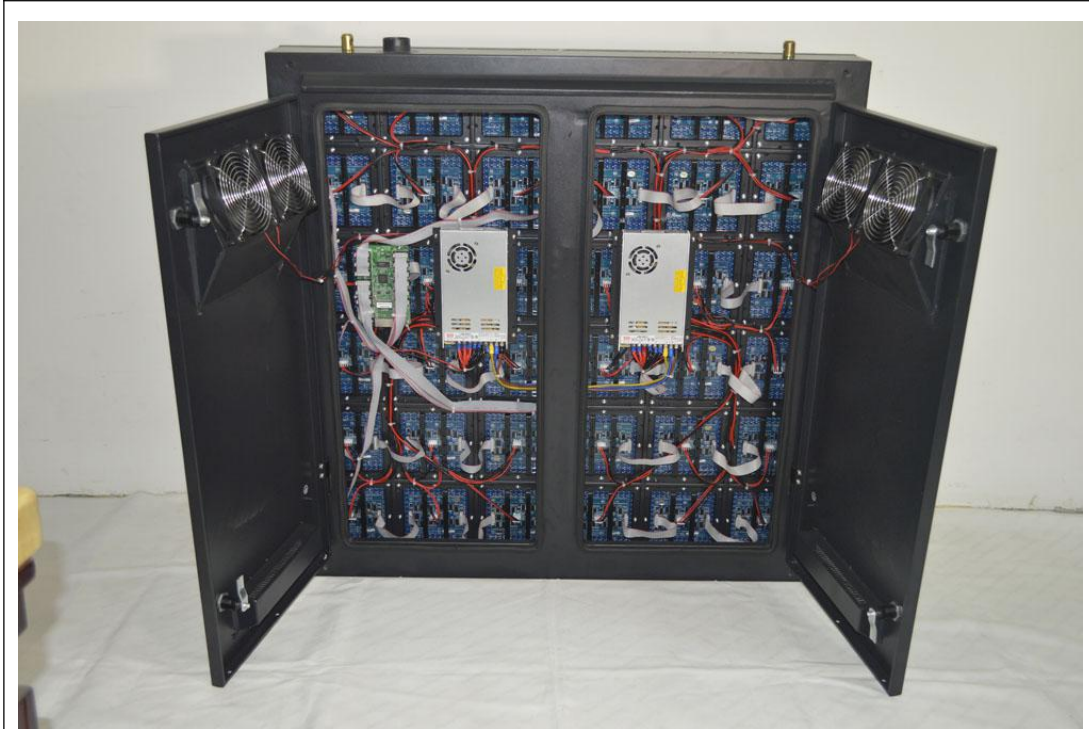

Brightness	≥7,500 cd/m ²
Viewing Angle	105°(Horizontal); 105°(Vertical)
Best Viewing Distance	≥10m
Gray Grade	14 bits
Display Color	4.4 trillion Colors
Brightness Adjustment	100 grades by software or automatically by sensor
Operation Power	AC100-240V 50-60Hz Switchable
Max. Power Consumption	750 W/m ²
Avg. Power Consumption	250W/m ²
Control System	
Frame Frequency	≥60Hz
Refresh Frequency	≥1,920Hz
Input Signal	Composite Video, S-video, DVI, HDMI, SDI, HD-SDI
Control Distance	100m(Ethernet cable); 20KM(optical fiber cable)
Support VGA Mode	800*600, 1024*768, 1280*1024, 1600*1200
Color Temperature	5000—9300 adjustable
Brightness Correction	Pixel by pixel, module by module, cabinet by cabinet
Reliability	
Working Temperature	-20~+60 °C
Storage Temperature	-30~+70 °C
Working Humidity	10%~90% RH
Lifetime	100,000 hours
MTBF	5000 hours
Continuous Operating Time	≥72 hours
Protection Grade	IP65(front), IP54(rear)
Out-of-Control Pixel Rate	≤0.01%
Cabinet Details	