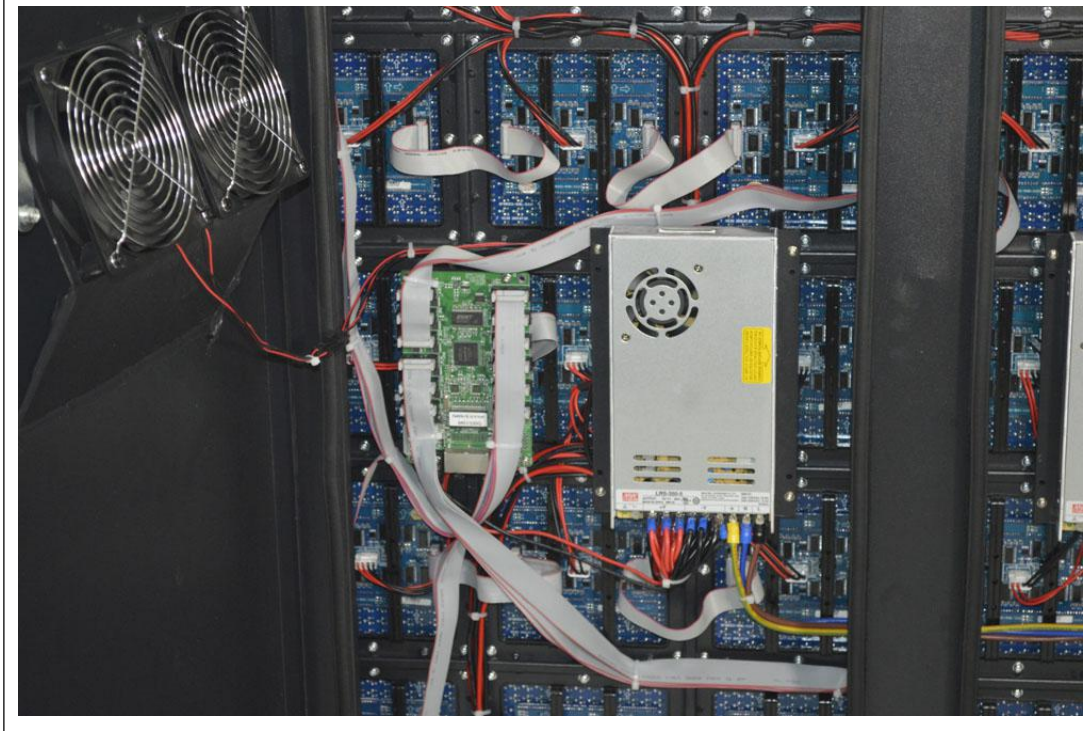

Brightness	≥7,500 cd/m ²
Viewing Angle	105°(Horizontal); 105°(Vertical)
Best Viewing Distance	≥10m
Gray Grade	14 bits
Display Color	4.4 trillion Colors
Brightness Adjustment	100 grades by software or automatically by sensor
Operation Power	AC100-240V 50-60Hz Switchable
Max. Power Consumption	750 W/m ²
Avg. Power Consumption	250W/m ²
Control System	
Frame Frequency	≥60Hz
Refresh Frequency	≥1,920Hz
Input Signal	Composite Video, S-video, DVI, HDMI, SDI, HD-SDI
Control Distance	100m(Ethernet cable); 20KM(optical fiber cable)
Support VGA Mode	800*600, 1024*768, 1280*1024, 1600*1200
Color Temperature	5000—9300 adjustable
Brightness Correction	Pixel by pixel, module by module, cabinet by cabinet
Reliability	
Working Temperature	-20~+60 °C
Storage Temperature	-30~+70 °C
Working Humidity	10%~90% RH
Lifetime	100,000 hours
MTBF	5000 hours
Continuous Operating Time	≥72 hours
Protection Grade	IP65(front), IP54(rear)
Out-of-Control Pixel Rate	≤0.01%
Cabinet Details	