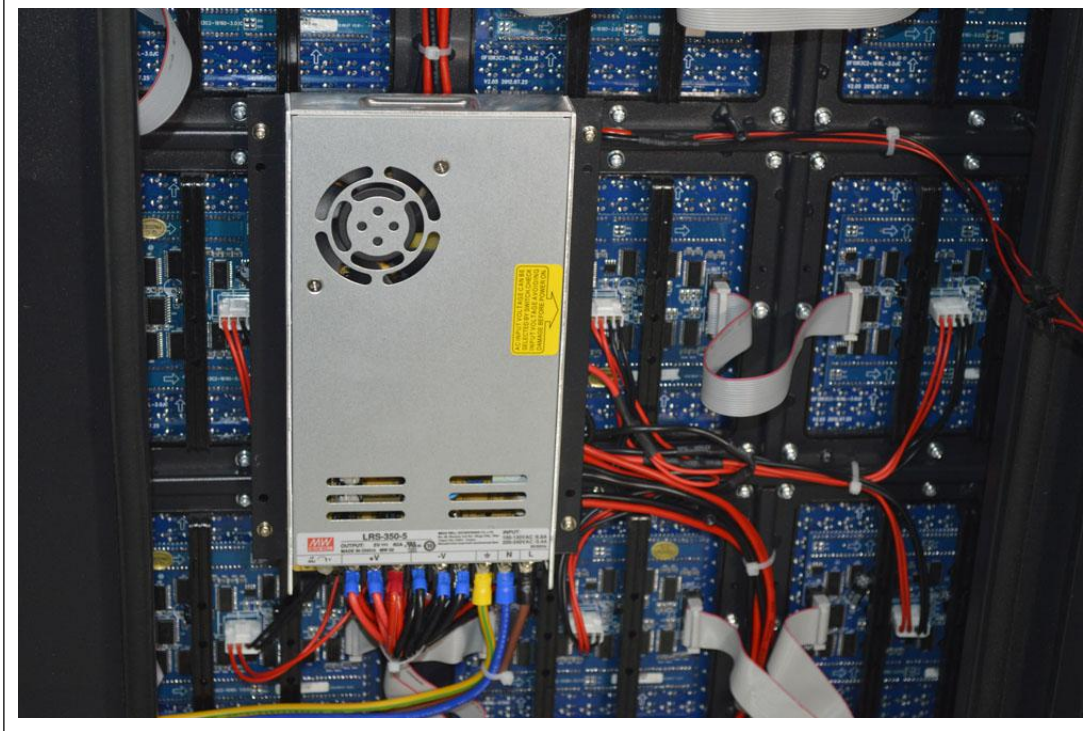

Brightness	≥7,500 cd/m ²
Viewing Angle	105°(Horizontal); 105°(Vertical)
Best Viewing Distance	≥10m
Gray Grade	14 bits
Display Color	4.4 trillion Colors
Brightness Adjustment	100 grades by software or automatically by sensor
Operation Power	AC100-240V 50-60Hz Switchable
Max. Power Consumption	750 W/m ²
Avg. Power Consumption	250W/m ²
Control System	
Frame Frequency	≥60Hz
Refresh Frequency	≥1,920Hz
Input Signal	Composite Video, S-video, DVI, HDMI, SDI, HD-SDI
Control Distance	100m(Ethernet cable); 20KM(optical fiber cable)
Support VGA Mode	800*600, 1024*768, 1280*1024, 1600*1200
Color Temperature	5000—9300 adjustable
Brightness Correction	Pixel by pixel, module by module, cabinet by cabinet
Reliability	
Working Temperature	-20~+60 °C
Storage Temperature	-30~+70 °C
Working Humidity	10%~90% RH
Lifetime	100,000 hours
MTBF	5000 hours
Continuous Operating Time	≥72 hours
Protection Grade	IP65(front), IP54(rear)
Out-of-Control Pixel Rate	≤0.01%
Cabinet Details	