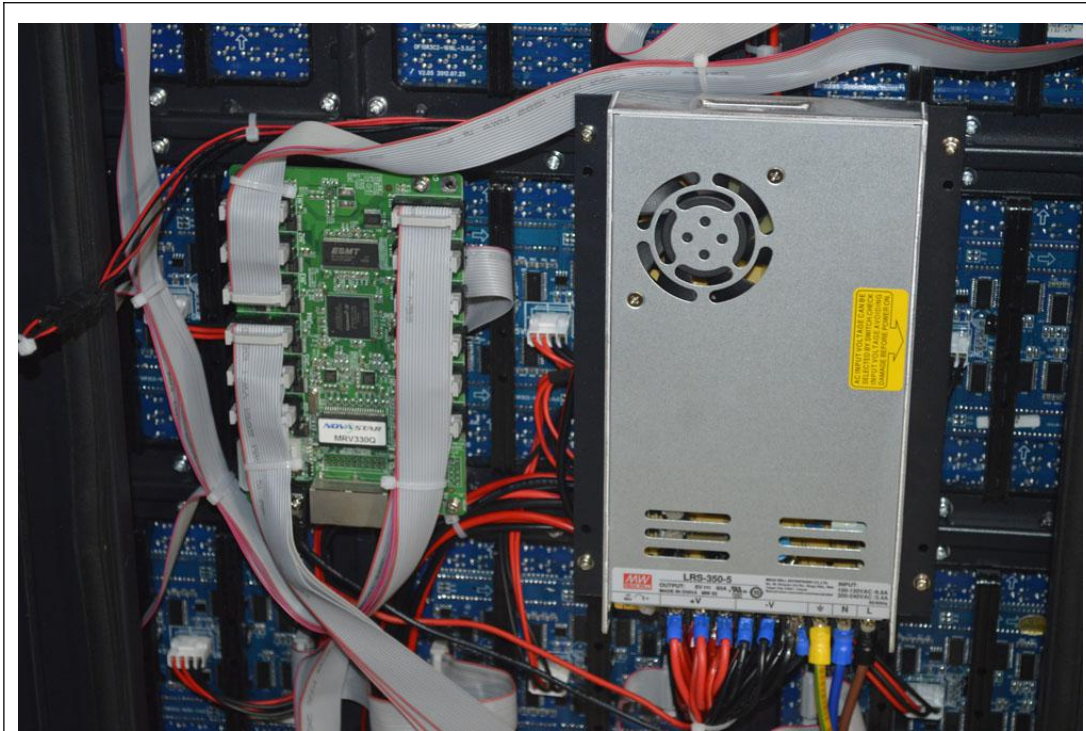

Brightness	≥7,500 cd/m ²
Viewing Angle	105°(Horizontal); 105°(Vertical)
Best Viewing Distance	≥10m
Gray Grade	14 bits
Display Color	4.4 trillion Colors
Brightness Adjustment	100 grades by software or automatically by sensor
Operation Power	AC100-240V 50-60Hz Switchable
Max. Power Consumption	750 W/m ²
Avg. Power Consumption	250W/m ²
Control System	
Frame Frequency	≥60Hz
Refresh Frequency	≥1,920Hz
Input Signal	Composite Video, S-video, DVI, HDMI, SDI, HD-SDI
Control Distance	100m(Ethernet cable); 20KM(optical fiber cable)
Support VGA Mode	800*600, 1024*768, 1280*1024, 1600*1200
Color Temperature	5000—9300 adjustable
Brightness Correction	Pixel by pixel, module by module, cabinet by cabinet
Reliability	
Working Temperature	-20~+60 °C
Storage Temperature	-30~+70 °C
Working Humidity	10%~90% RH
Lifetime	100,000 hours
MTBF	5000 hours
Continuous Operating Time	≥72 hours
Protection Grade	IP65(front), IP54(rear)
Out-of-Control Pixel Rate	≤0.01%
Cabinet Details	