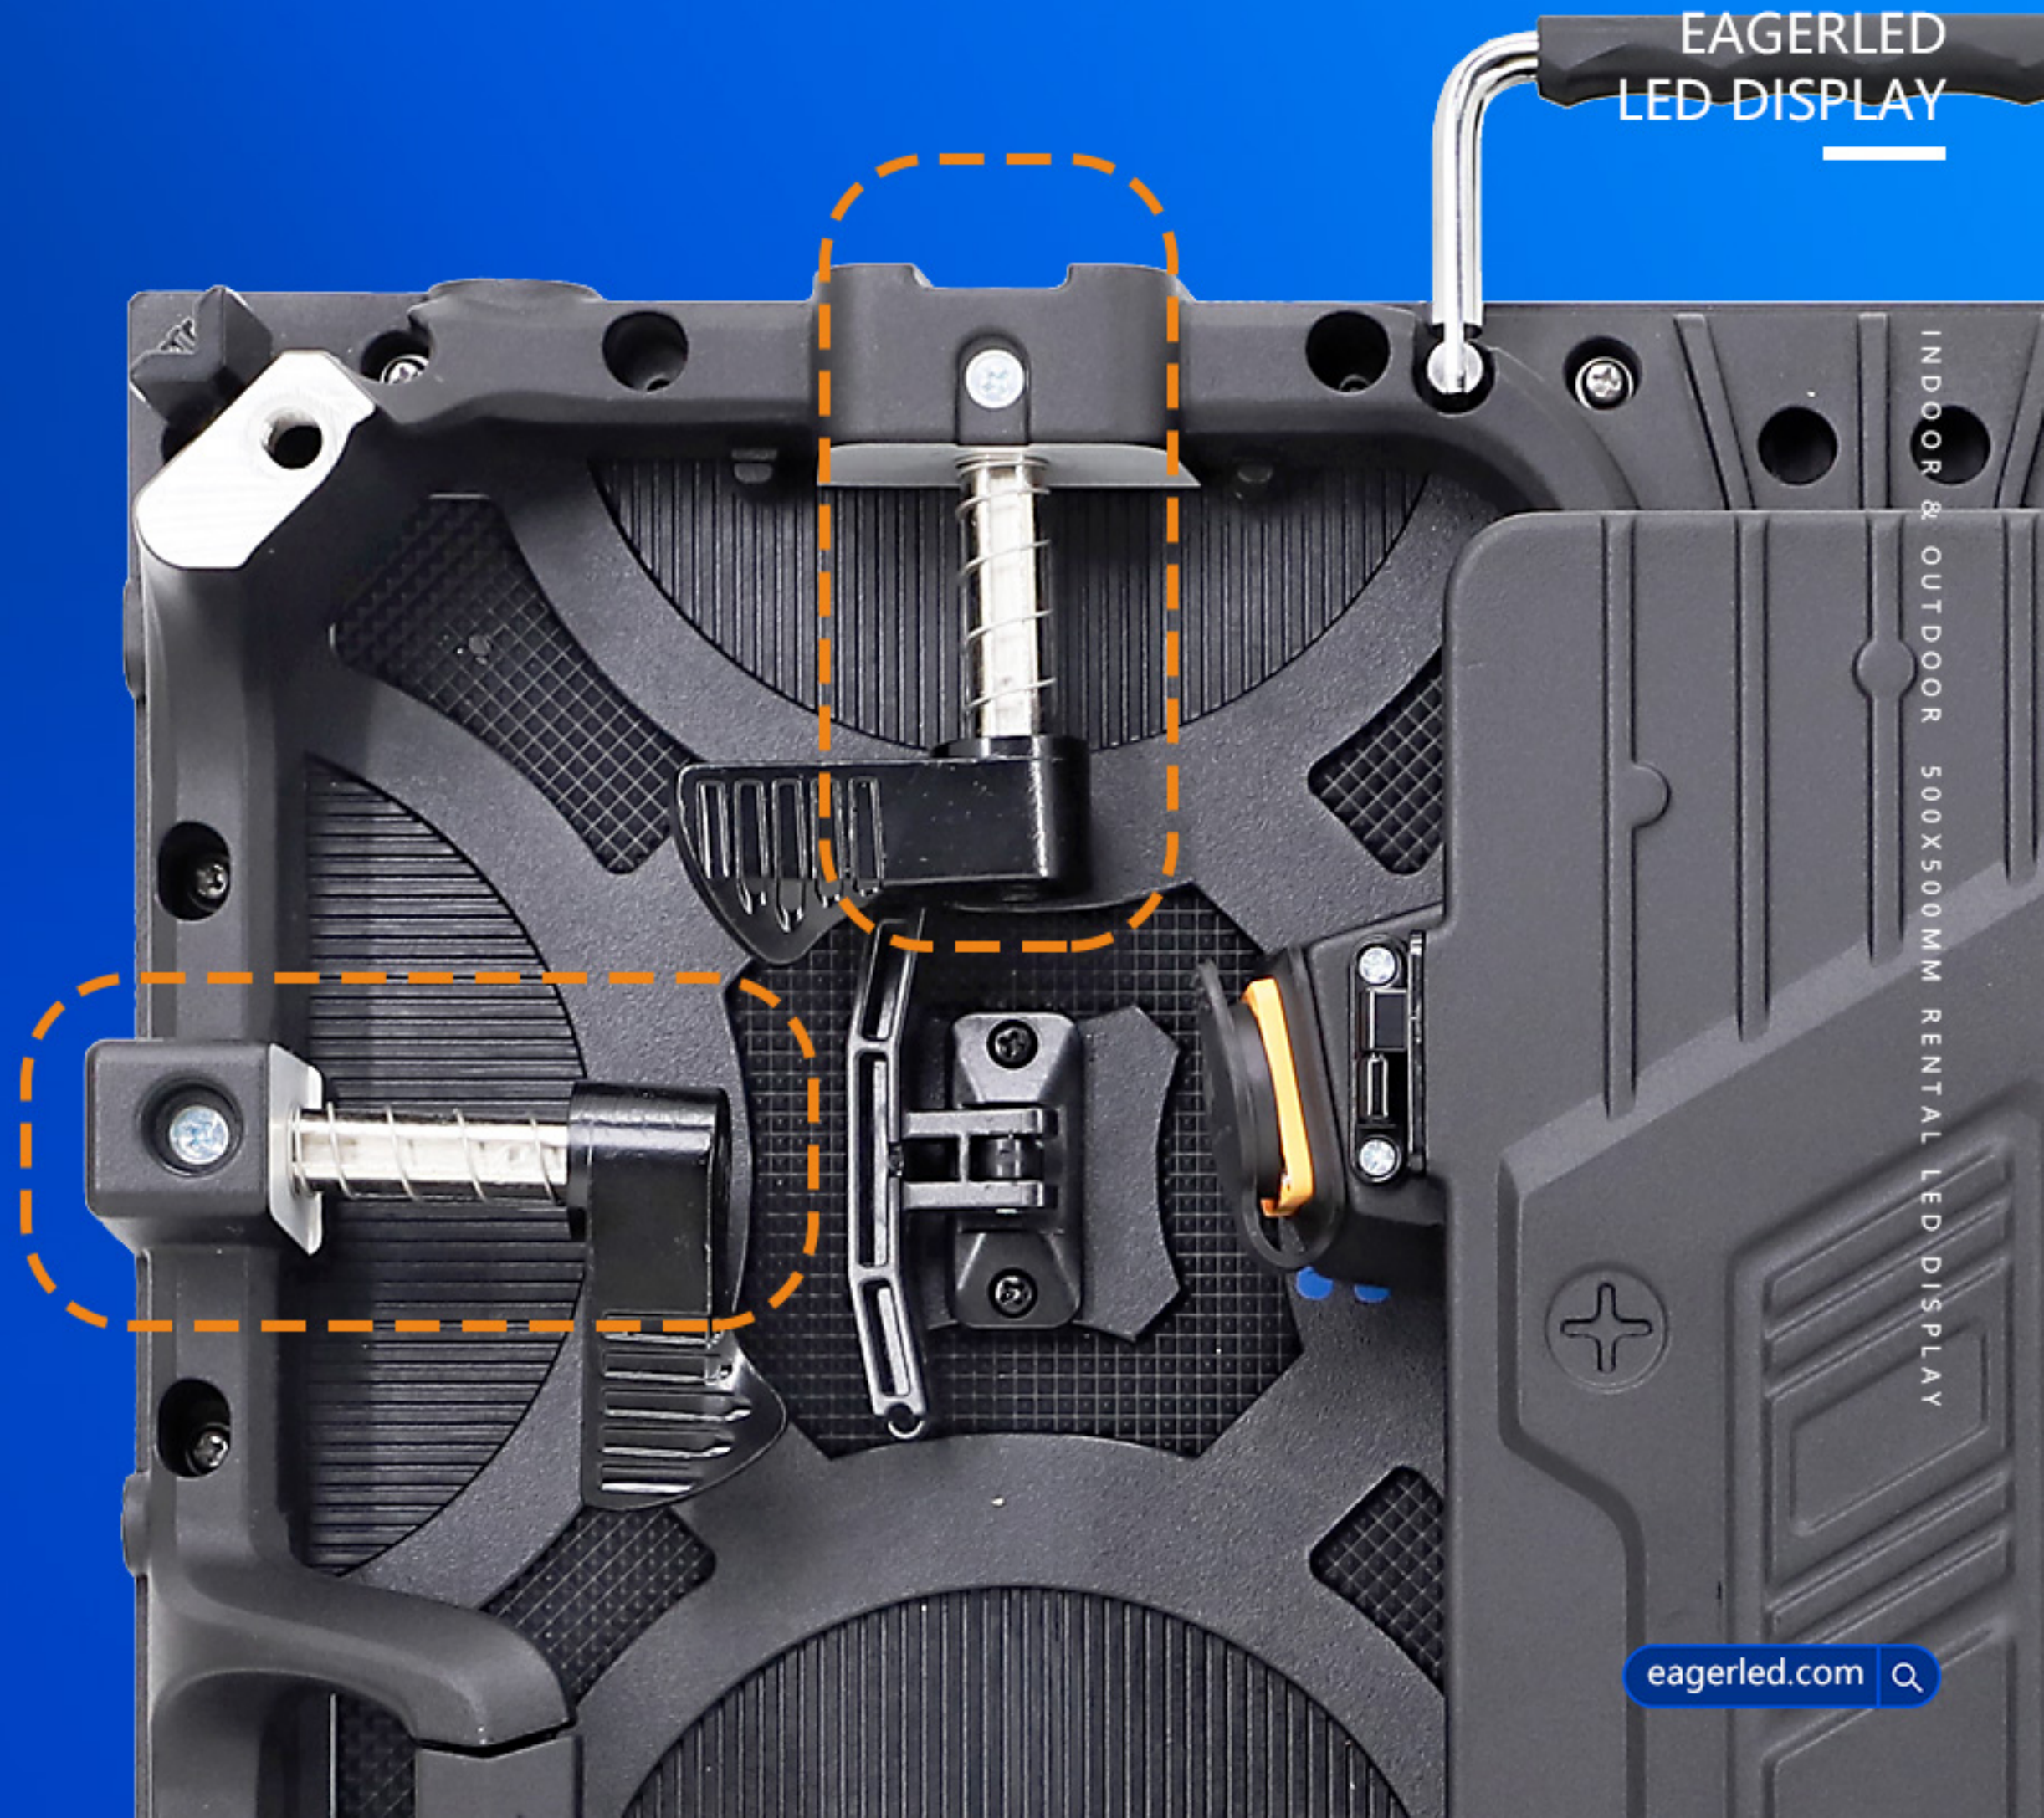

# EA500C3

Indoor & Outdoor  
500x500mm Rental LED Display

## Feature:

1. Configure quick lock, support quick installation;
2. Corner protection design to protect the LED module;
3. Indoor series, support front maintenance design;
4. The back cover of the power supply can be opened for quick maintenance;
5. 500x500mm size, lightweight design.

# Corner Protector

Anti-Collision on four corners,  
protect the led lamp.

## Easy to Maintain

The back cover of the power supply can be quickly opened for easy maintenance.