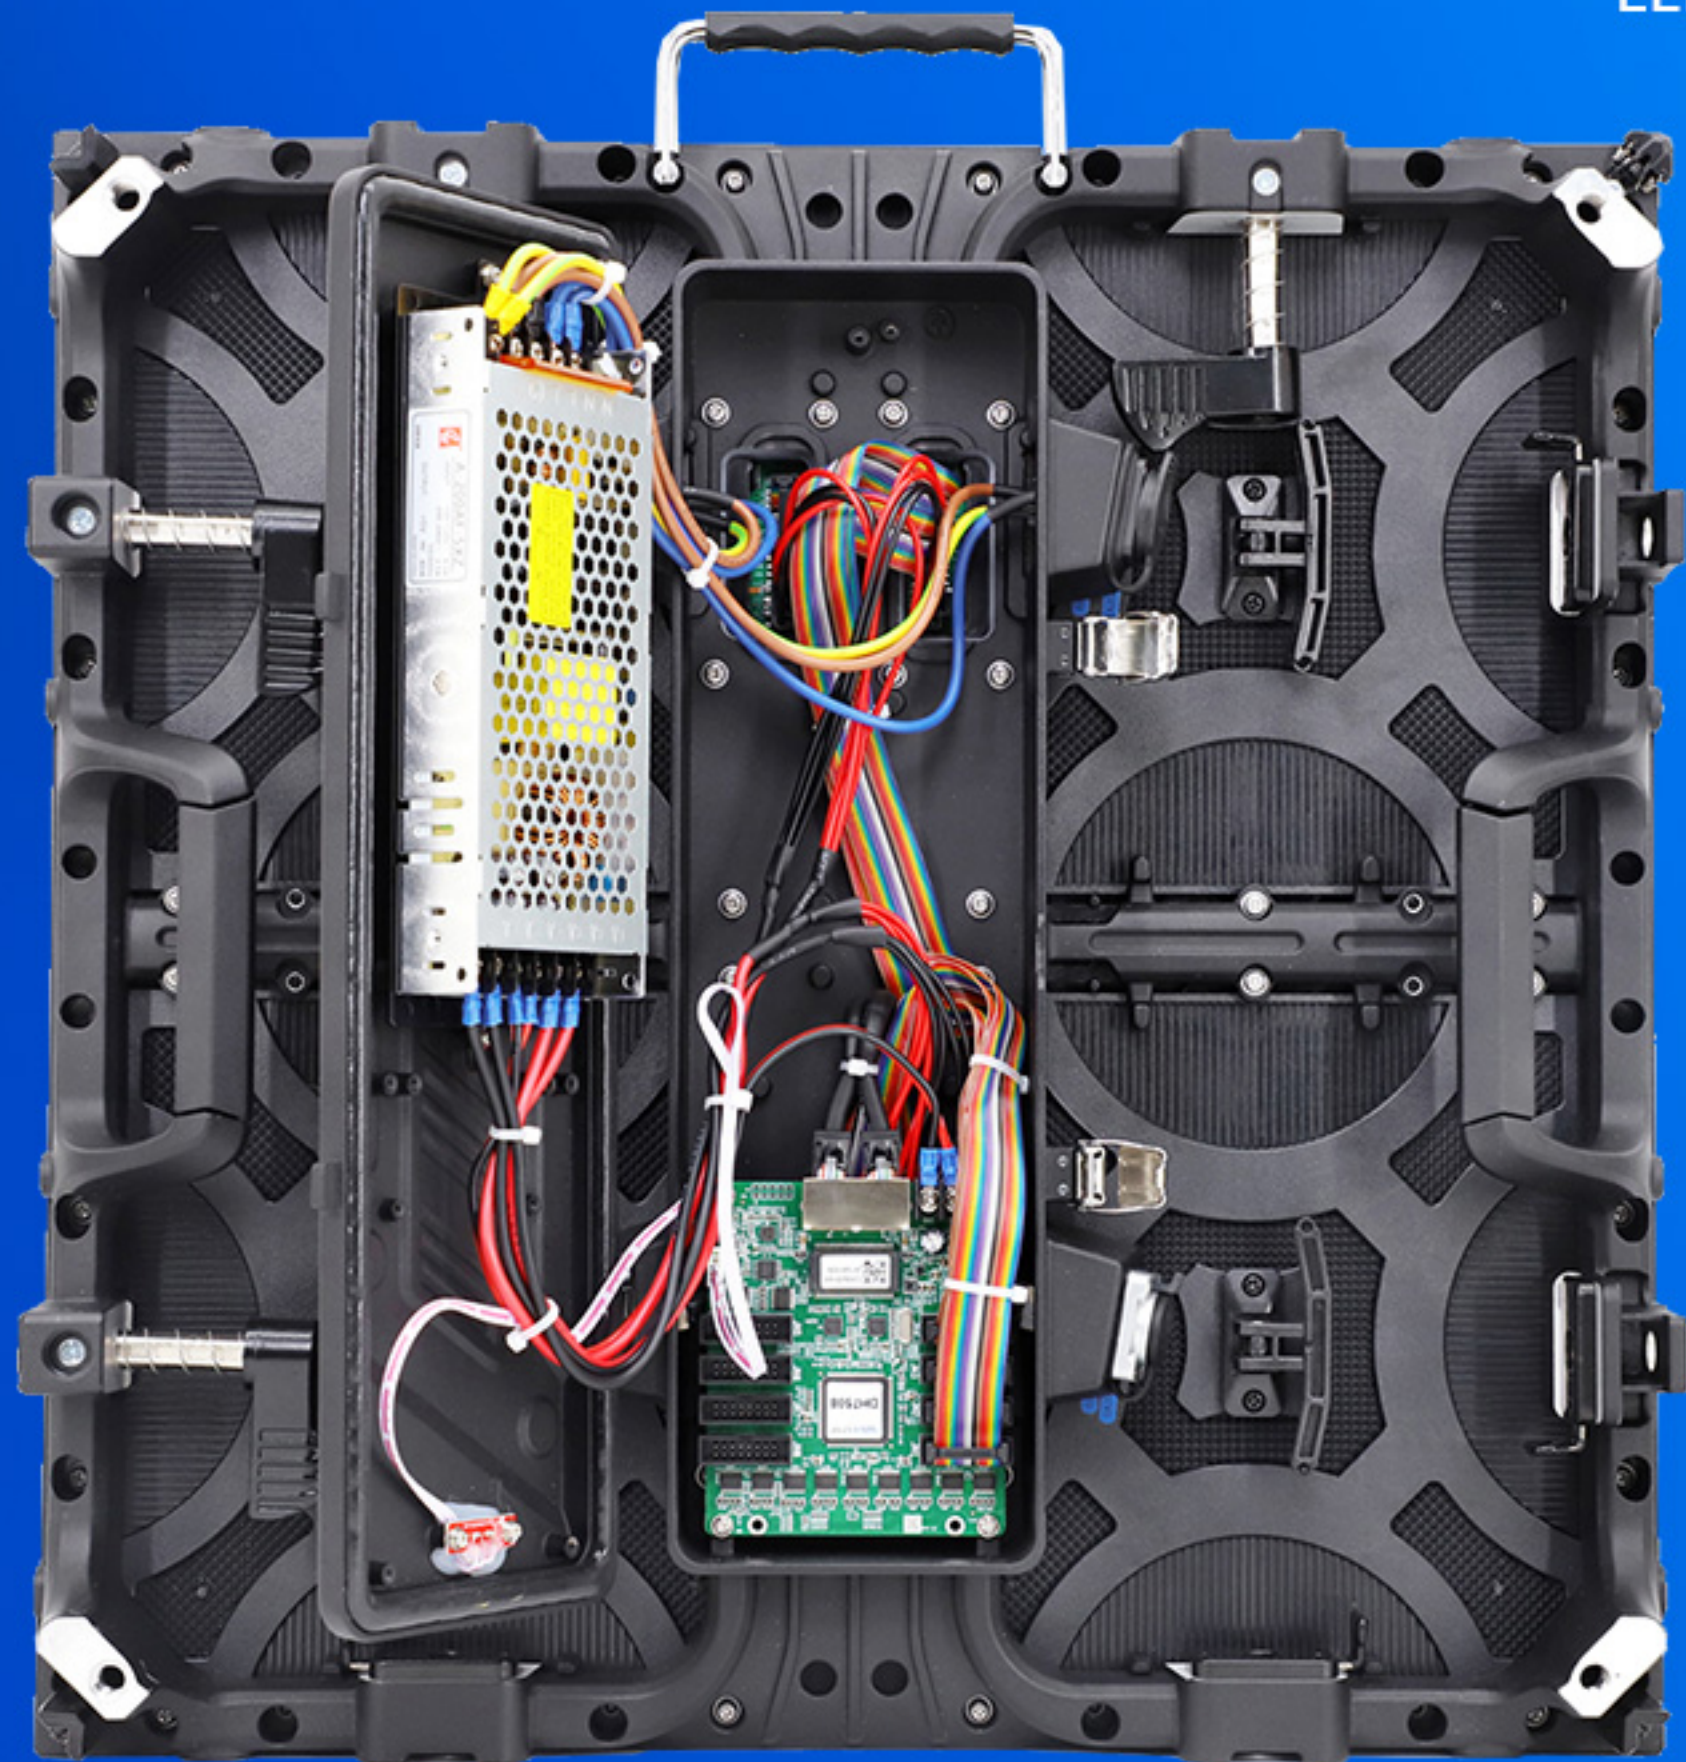

## Feature:

1. Configure quick lock, support quick installation;
2. Corner protection design to protect the LED module;
3. Indoor series, support front maintenance design;
4. The back cover of the power supply can be opened for quick maintenance;
5. 500x500mm size, lightweight design.

# Quick Install

One-man installation;  
fast lock design.

# Corner Protector

Anti-Collision on four corners,  
protect the led lamp.

## Easy to Maintain

The back cover of the power supply can be quickly opened for easy maintenance.