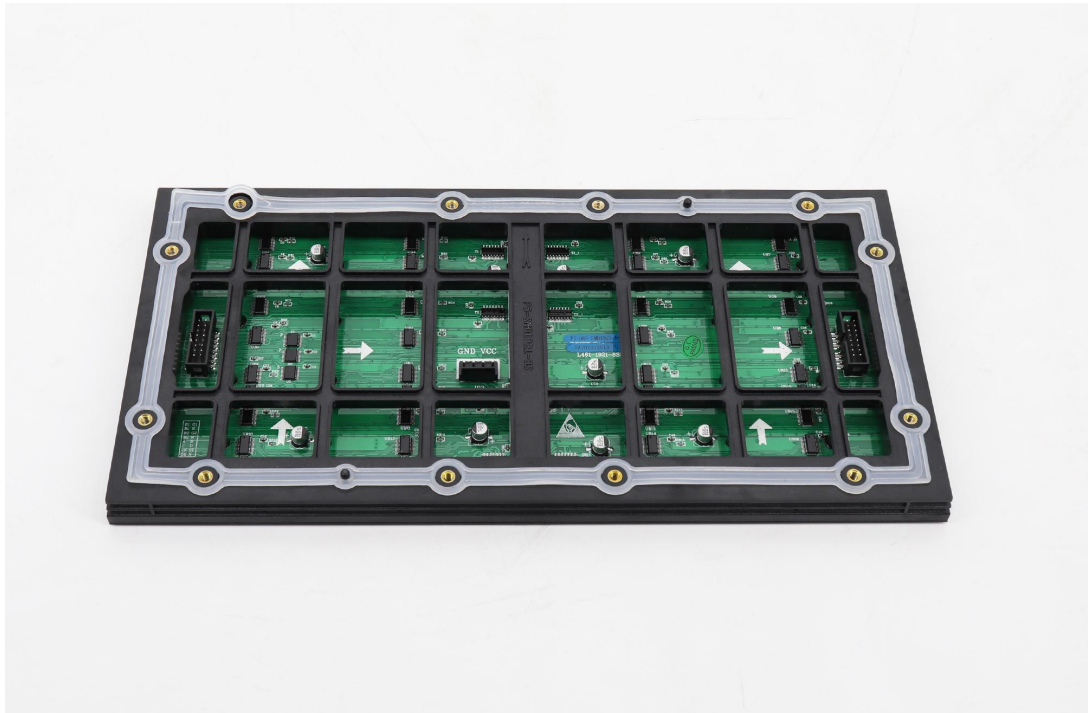

P3.076 Outdoor SMD1415 640x640mm Die-Cast Aluminum Rental LED Display

Model No.: **P3.076-OR13S-SMD1415-104x52-L640xH640**

| Module Parameter | |
|-------------------------|-------------------------------|
| Pixel Pitch | 3.076mm |
| Pixel Configuration | SMD1415 |
| Density | 105,688 pixels/m ² |
| Module Resolution | 104pixel(L) * 52pixel(H) |
| Module Dimension | 320mm(L) * 160mm(H) * 18mm(D) |
| Driving Mode | Constant current, 1/13 duty |

Module Photo

LED Cabinet

| | |
|------------------------------|---------------------------|
| Module Quantity in a Cabinet | 2(L) *4(H) |
| Cabinet Dimension | 640(L) * 640(H) * 90(D)mm |
| Cabinet Resolution | 208(L) * 208(H) |
| Cabinet Material | Die-Cast Aluminum |
| Cabinet Weight | ≈12KG |