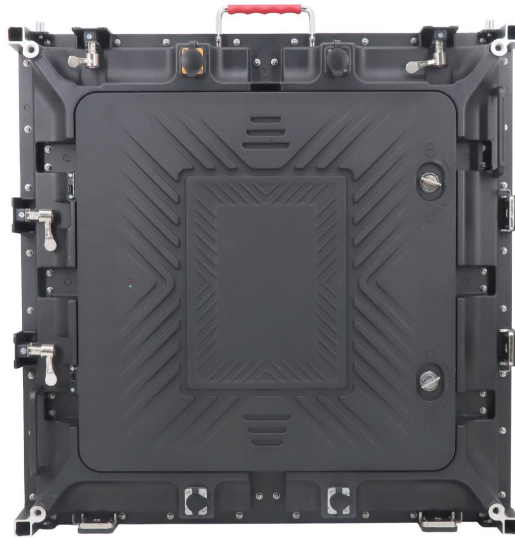

P3.076 Outdoor SMD1415 640x640mm Die-Cast Aluminum Rental LED Display

Model No.: **P3.076-OR13S-SMD1415-104x52-L640xH640**

| Module Parameter | |
|-------------------------|-------------------------------|
| Pixel Pitch | 3.076mm |
| Pixel Configuration | SMD1415 |
| Density | 105,688 pixels/m ² |
| Module Resolution | 104pixel(L) * 52pixel(H) |
| Module Dimension | 320mm(L) * 160mm(H) * 18mm(D) |
| Driving Mode | Constant current, 1/13 duty |

Module Photo

LED Cabinet

| | |
|------------------------------|---------------------------|
| Module Quantity in a Cabinet | 2(L) *4(H) |
| Cabinet Dimension | 640(L) * 640(H) * 90(D)mm |
| Cabinet Resolution | 208(L) * 208(H) |
| Cabinet Material | Die-Cast Aluminum |
| Cabinet Weight | ≈12KG |