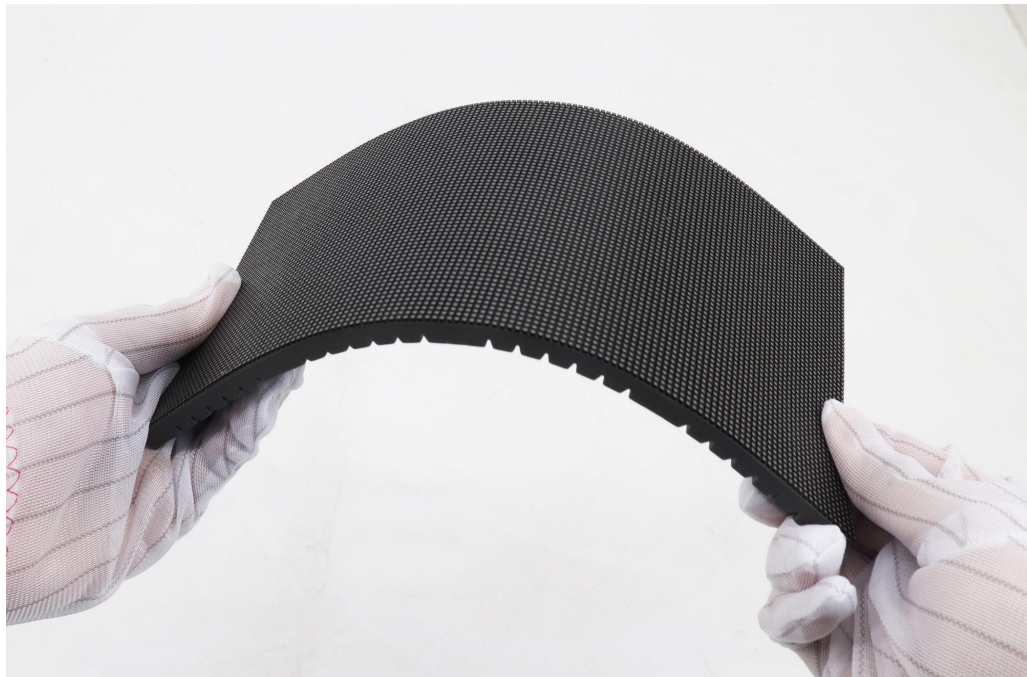

P2 240x120mm Indoor Flexible Soft LED Display Module

Specification

Model No.: **P2-ISF30S-SMD1515-120x60**

Module Parameter	
Pixel Pitch	2mm
Pixel Configuration	SMD1515
Density	250,000pixels/m ²
Module Resolution	120pixel(L) * 60pixel(H)
Module Dimension	240mm(L) * 120mm(H) * 8.5mm(D)
Driving Mode	Constant current, 1/30 duty
Module Weight	0.25KG
Module Photo	
	