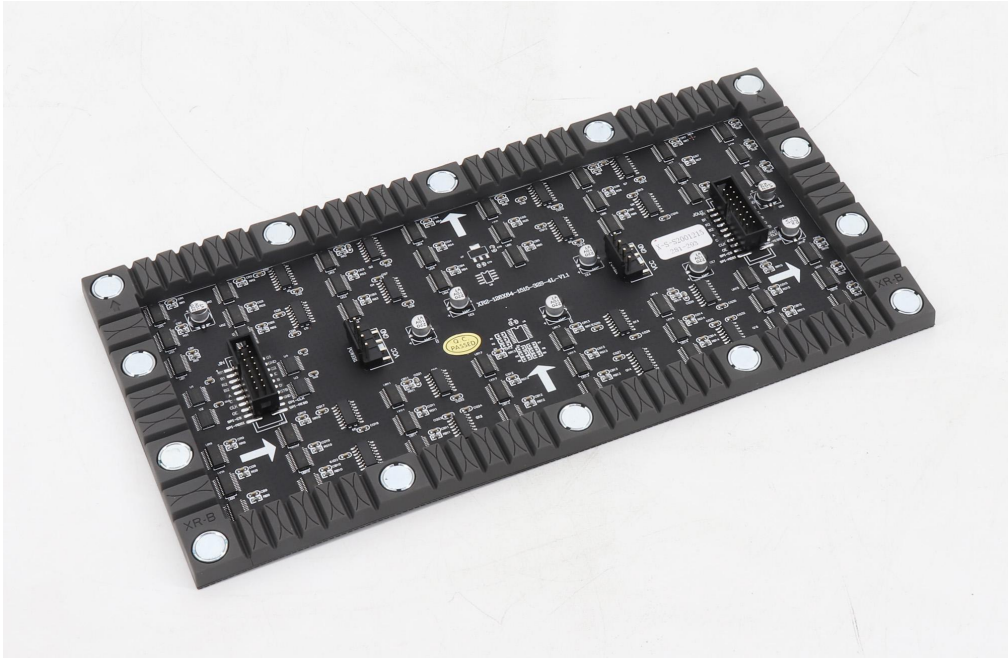

P2 240x120mm Indoor Flexible Soft LED Display Module

Specification

Model No.: **P2-ISF30S-SMD1515-120x60**

Module Parameter	
Pixel Pitch	2mm
Pixel Configuration	SMD1515
Density	250,000pixels/m ²
Module Resolution	120pixel(L) * 60pixel(H)
Module Dimension	240mm(L) * 120mm(H) * 8.5mm(D)
Driving Mode	Constant current, 1/30 duty
Module Weight	0.25KG
Module Photo	
	

Electricity Parameter

Optical Ratings

Brightness	$\geq 1,000$ cd/m ²
Viewing Angle	140°(Horizontal); 140°(Vertical)
Best Viewing Distance	≥ 2 m
Gray Grade	16 bits
Display Color	4.4 trillion colors
Contrast Ratio	5000:1
Brightness Adjustment	100 grades by software or automatically by sensor
Max. Power Consumption	15 W

Control System

Frame Frequency	≥ 60 Hz
Refresh Frequency	≥ 3840 Hz
Input Signal	Composite Video, S-video, DVI, HDMI, SDI, HD-SDI
Control Distance	100m(Ethernet cable); 20KM(optical fiber cable)
Support VGA Mode	800*600, 1024*768, 1280*1024, 1600*1200
Color Temperature	5000—9300 adjustable
Brightness Correction	Pixel by pixel, module by module, cabinet by cabinet