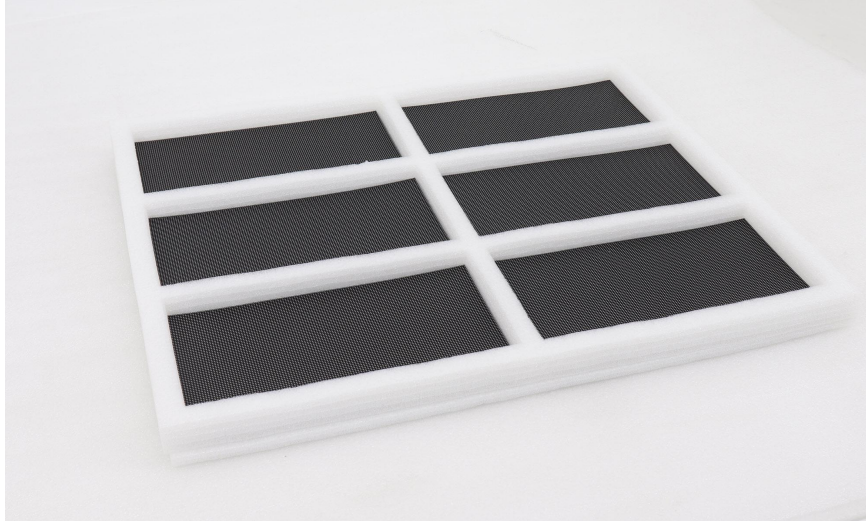

Lifetime	100,000 hours
MTBF	5000 hours
Continuous Operating Time	≥72 hours
Protection Grade	IP31
Out-of-Control Pixel Rate	≤0.01%
Package	
Package size	550x450x305mm
Package quantity	84pcs modules in one carton
Package weight	19kg