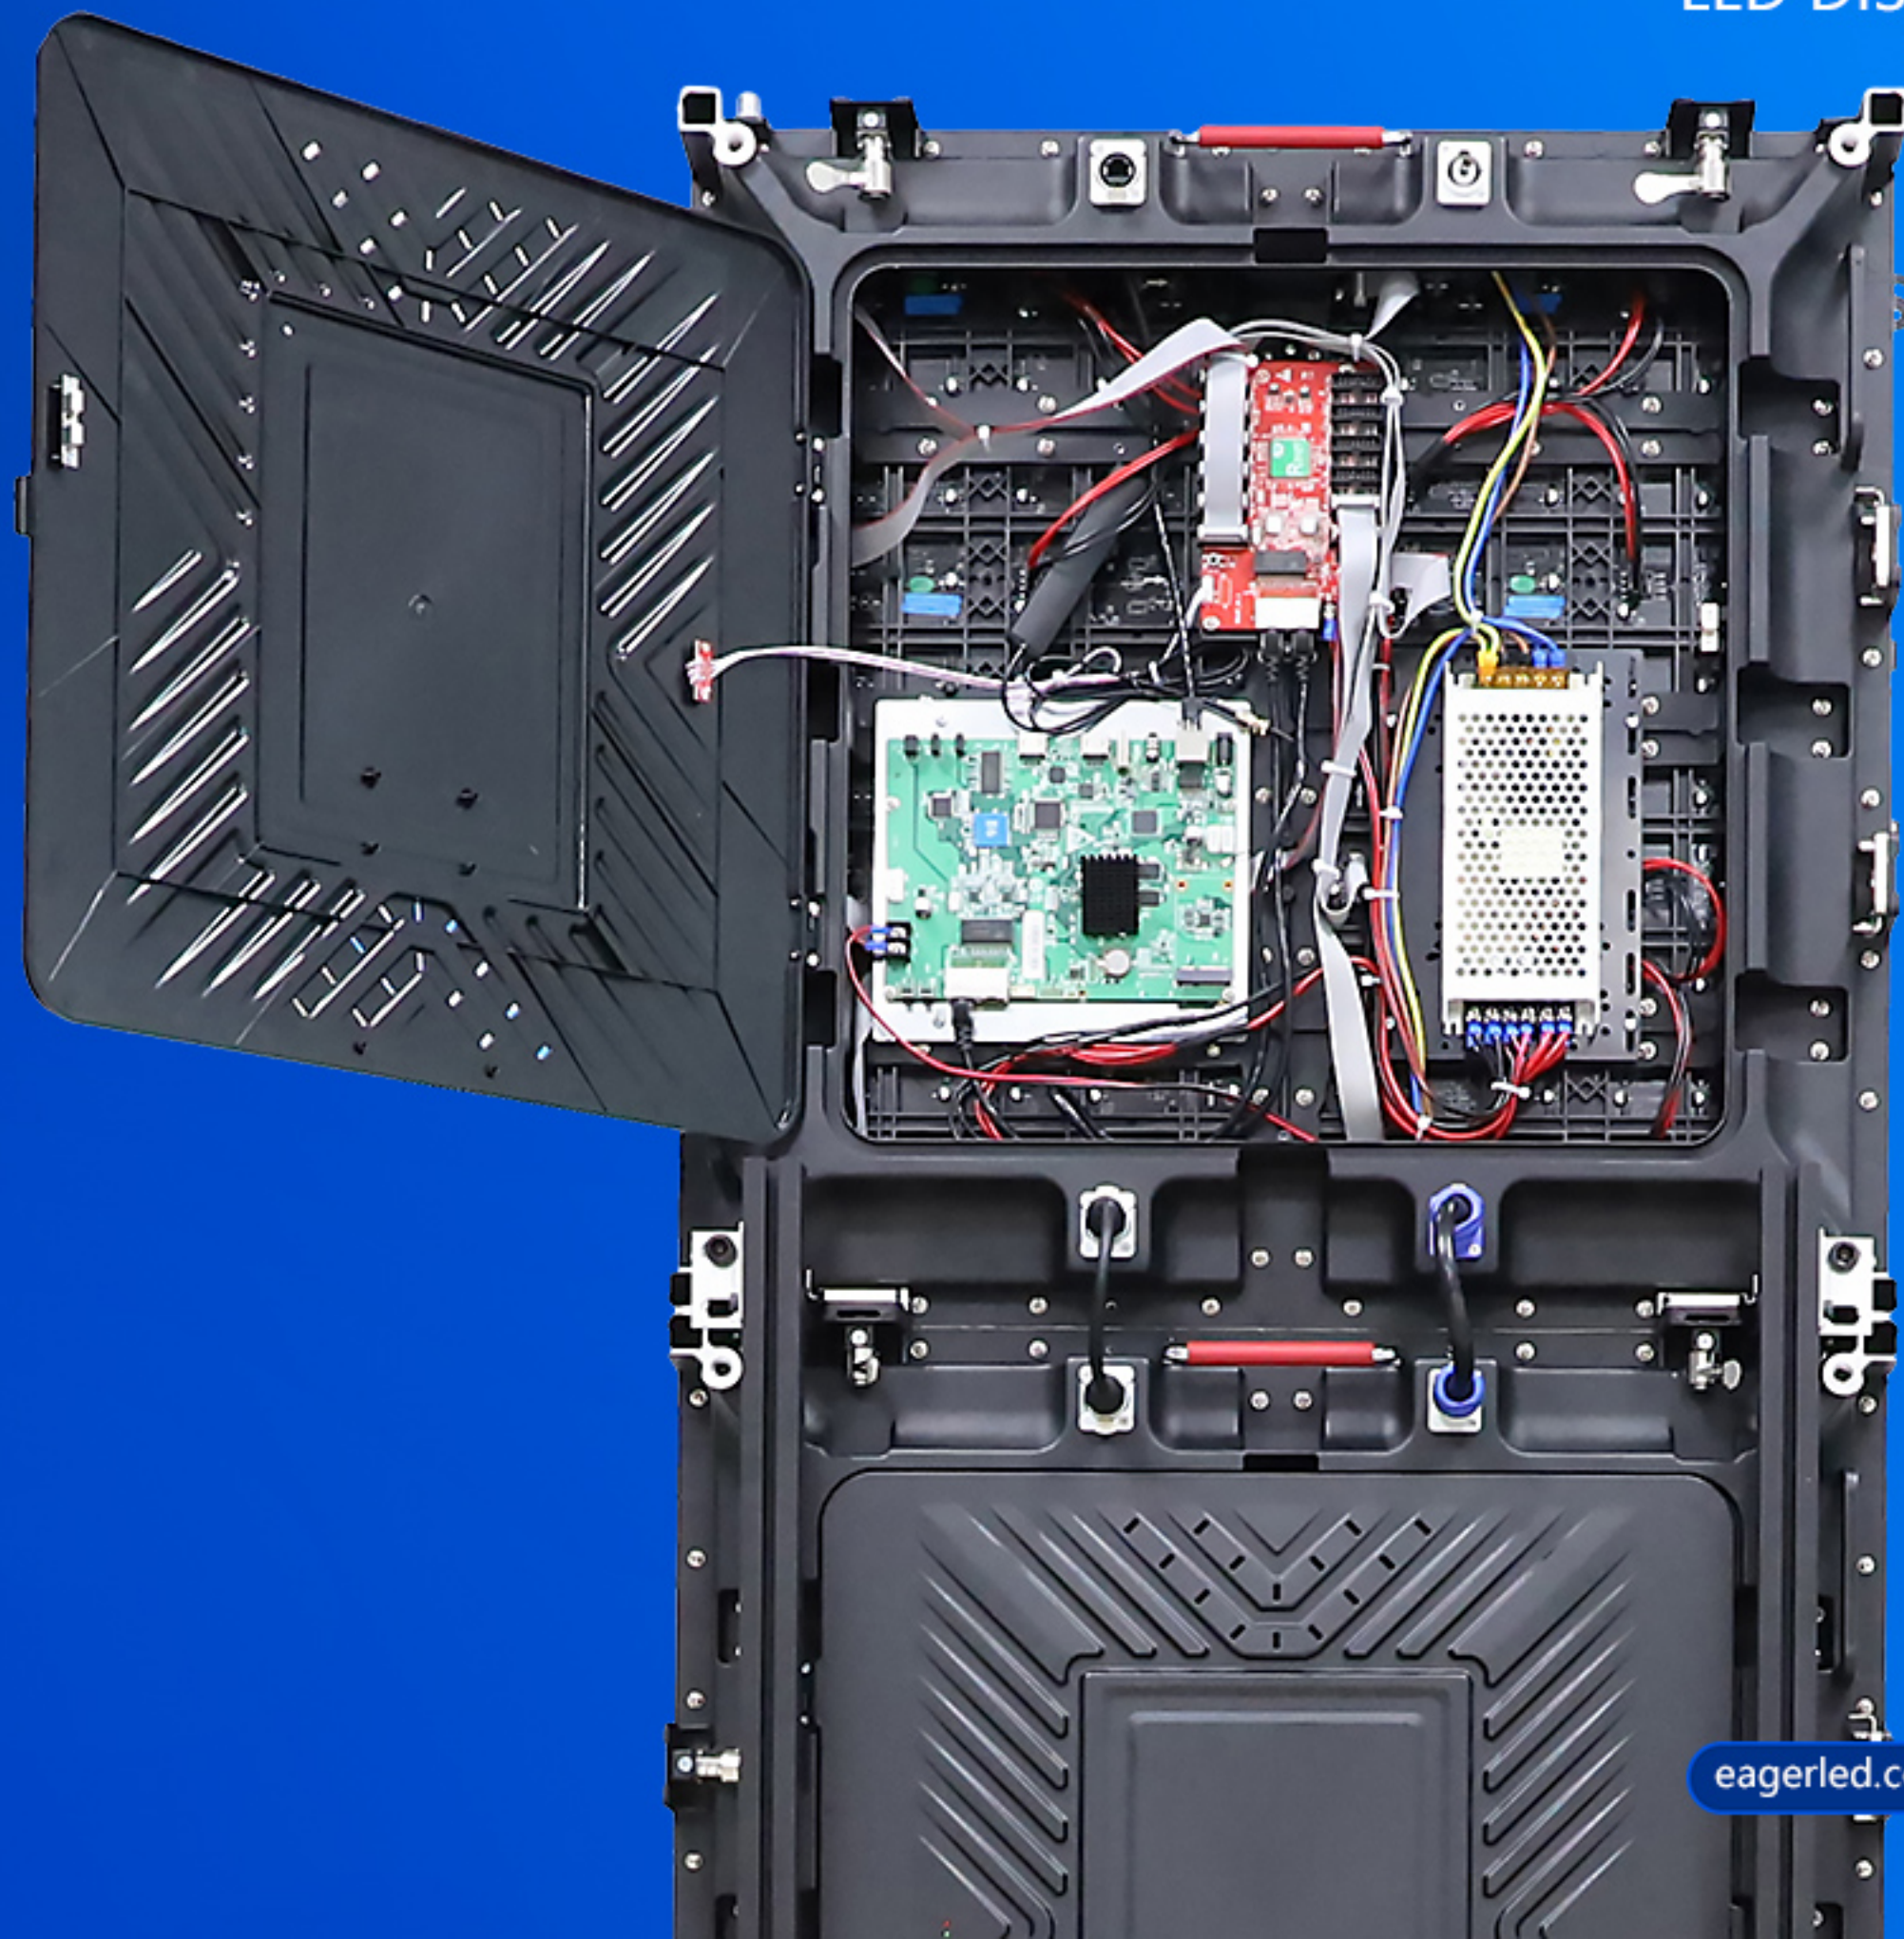

EA1920MP

Multifunctional Indoor Poster LED Display

Feature:

1. Three 640×640mm LED screens can be quickly assembled into a multifunctional poster screen.
2. Adjustable bracket (80° to 90°);
3. Support multi-screen splicing;
4. The base is equipped with 4 wheels, allowing the cabinet to move freely.

Quick Assembly

640×640mm LED screen
According to the needs,
quickly assemble the
poster screen.

Easy to Maintain

The back cover of the power supply can be quickly opened for easy maintenance.

Adjustable Bracket

EA1920MP LED screen stand can be easily adjusted from 80° to 90°.

Unique Base Stand

The base is equipped with 4 wheels allowing the cabinet to move freely.

Multi-screen Splicing

Multiple single poster screens can be combined into a larger screen quickly.

Superb Display Effect

MULTIFUNCTIONAL INDOOR POSTER LED DISPLAY

MULTIFUNCTIONAL INDOOR POSTER LED DISPLAY

High contrast
3840Hz high refresh rate

Low contrast
Low refresh rate

EagerLED EA1920MP

Competing Product