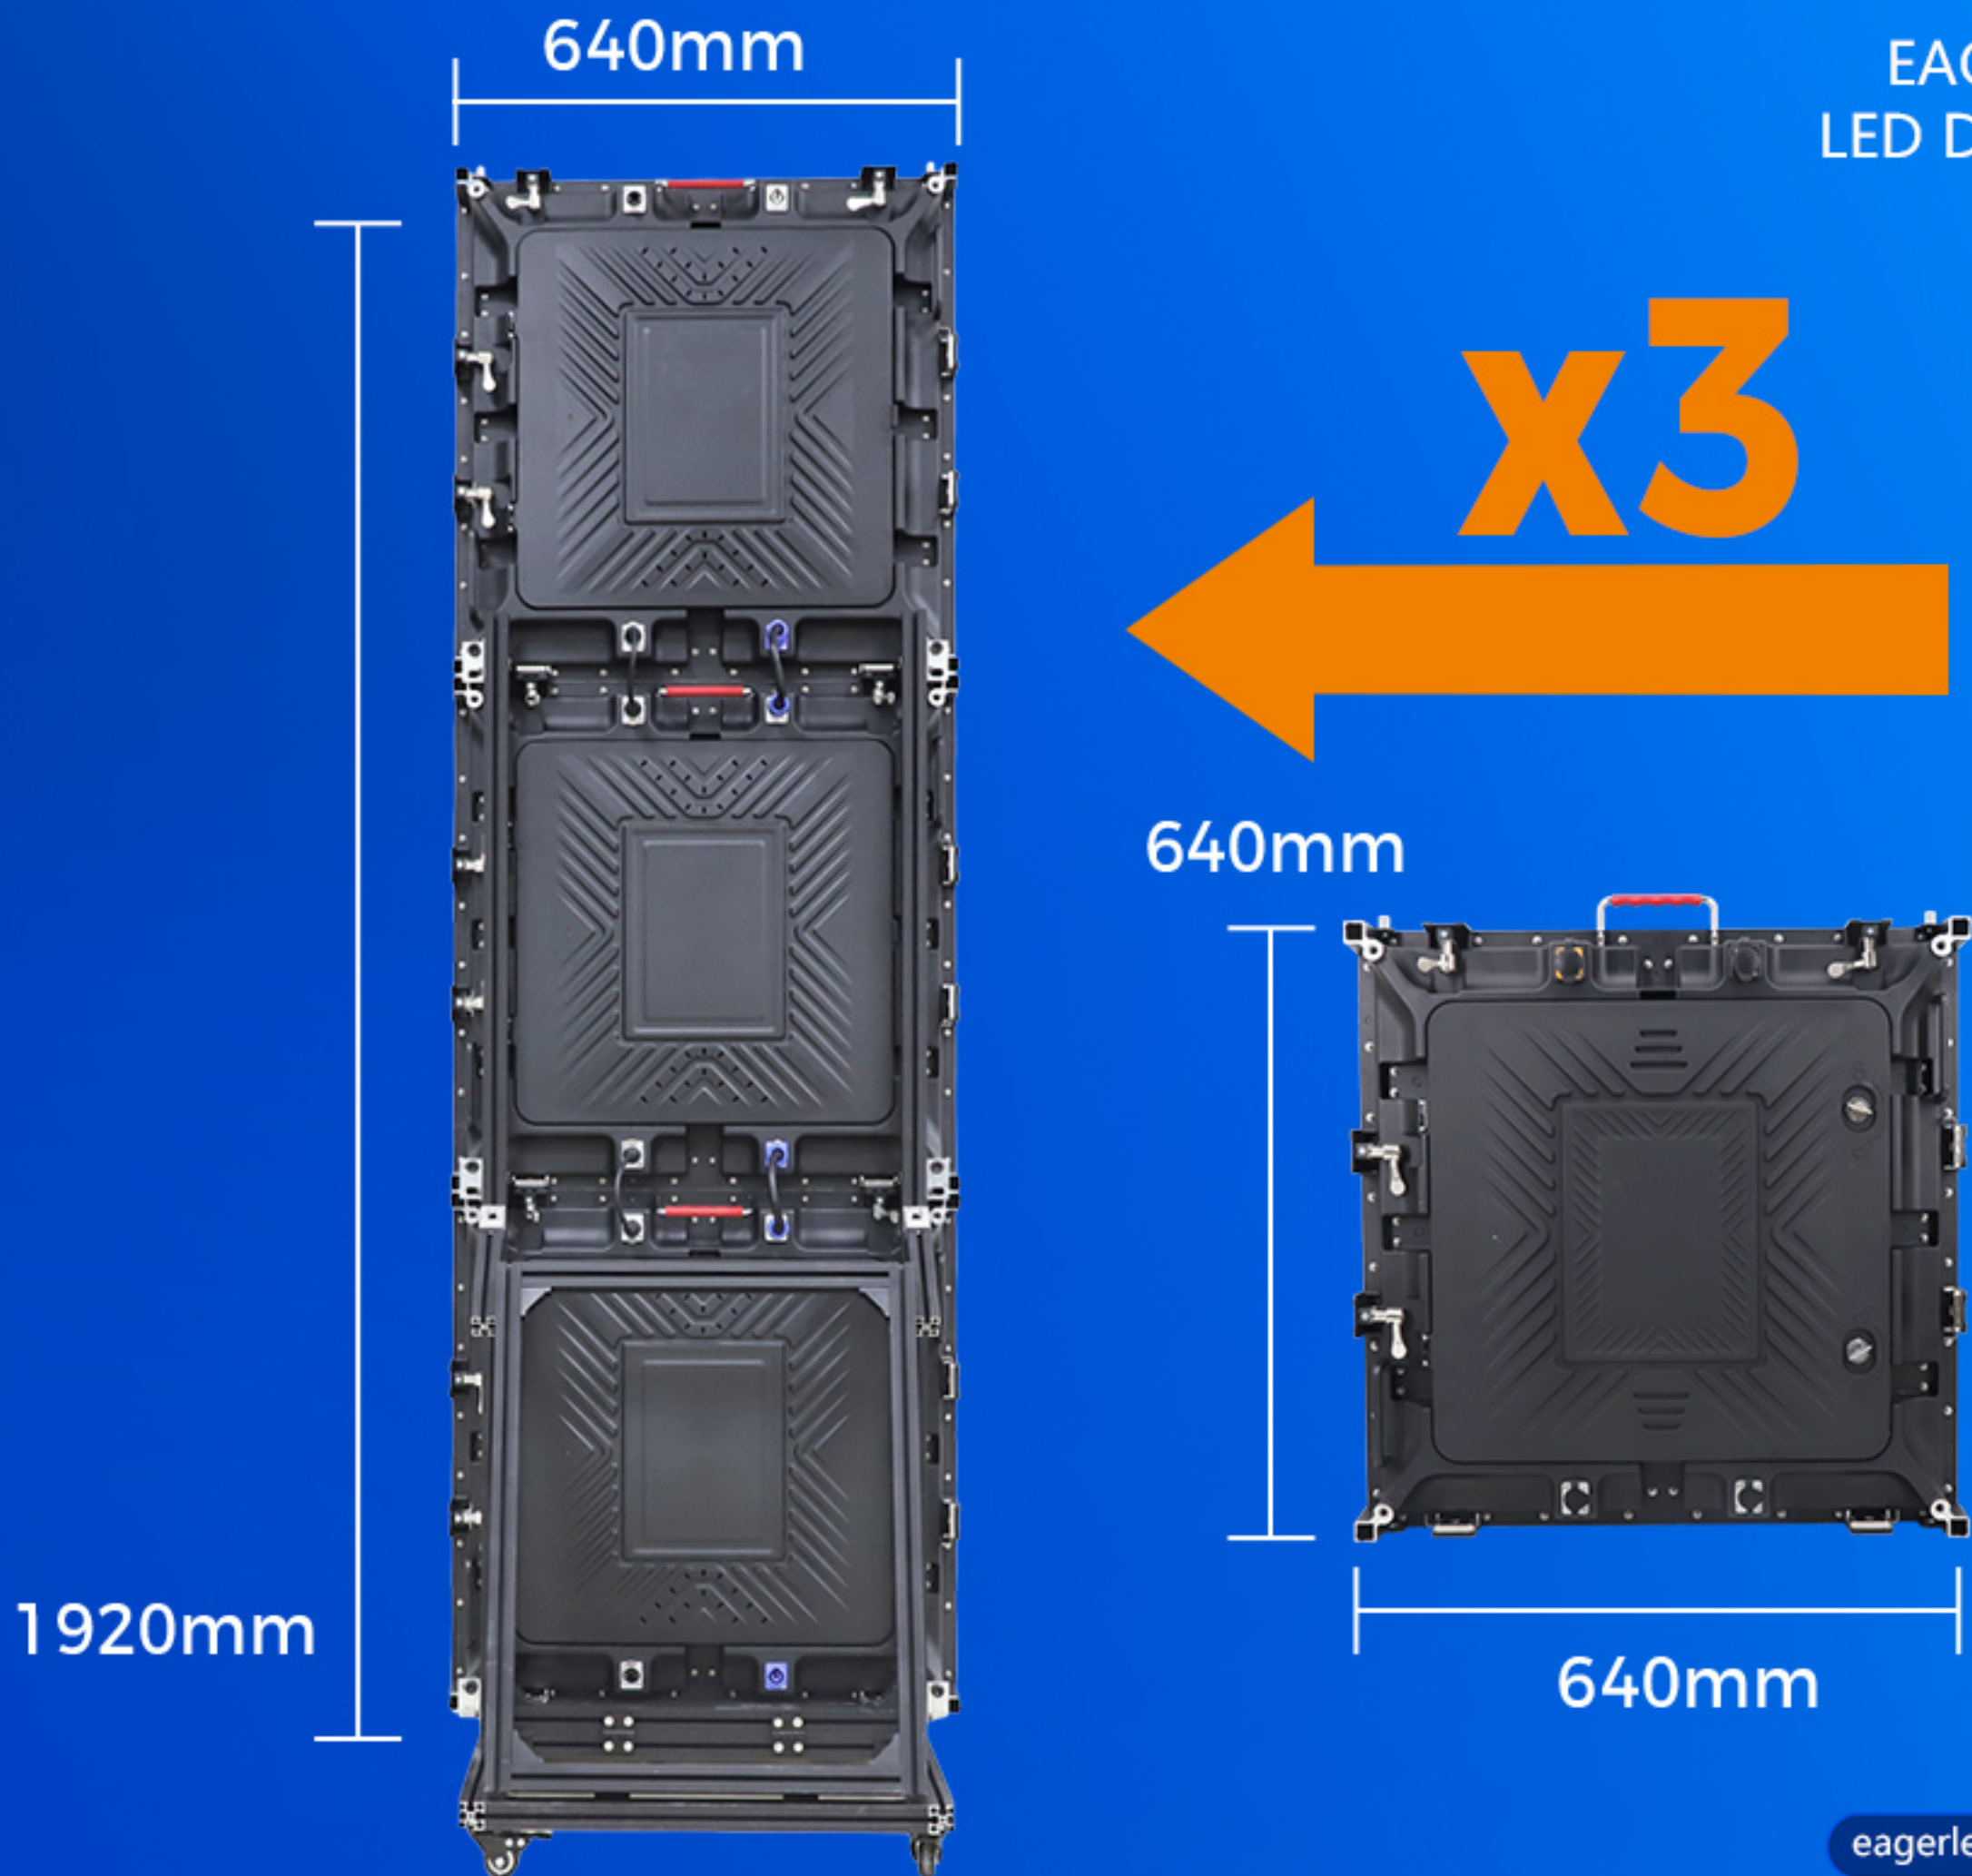

EA1920MP

Multifunctional Indoor Poster LED Display

Feature:

1. Three 640×640mm LED screens can be quickly assembled into a multifunctional poster screen.
2. Adjustable bracket (80° to 90°);
3. Support multi-screen splicing;
4. The base is equipped with 4 wheels, allowing the cabinet to move freely.

Quick Assembly

640×640mm LED screen
According to the needs,
quickly assemble the
poster screen.

Easy to Maintain

The back cover of the power supply can be quickly opened for easy maintenance.

Adjustable Bracket

EA1920MP LED screen stand can be easily adjusted from 80° to 90°.

Unique Base Stand

The base is equipped with 4 wheels allowing the cabinet to move freely.

Multi-screen Splicing

Multiple single poster screens can be combined into a larger screen quickly.

Multiple Applications

MULTIFUNCTIONAL INDOOR POSTER LED DISPLAY

MULTIFUNCTIONAL INDOOR POSTER LED DISPLAY

Packing Method

(Refer to the packaging method)

Cabinet size(mm)	640*1920(L*H)
Packing Quantity	1pcs/carton
Package Size(mm)	710*409*867(L*H*D)